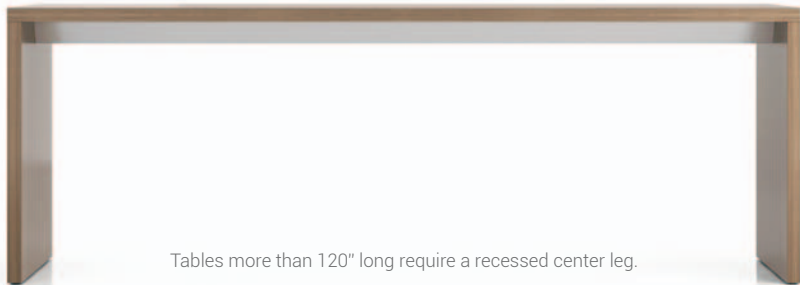

Plus, Urban's unique DuraSpec poly seat is now available in Sterling Grey on both 18.5" and 22" widths.

# ENDZONE

Extend the line of your designs with EndZone's lengthened size selections. Our contemporary Collaborative table now offers lengths up to 120" without a center leg. Tables are available up to 216" with a recessed center leg.

EndZone's range of finish selection is also growing. Veneer finishes enhance upscale meeting spaces, while 2mm wood grain edges increase durability in high-traffic areas.

Standard Lengths from 72"–216"

Tables more than 120" long require a recessed center leg.