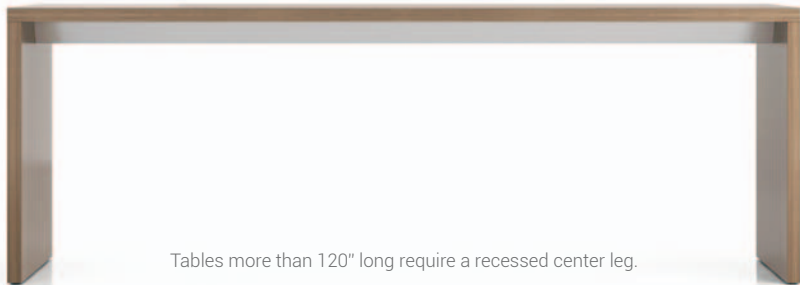

WHAT'S NEW 2015

spec

URBAN

Always the talk of the town, Urban is now sparking more conversations with its newly introduced 22" width. Like the 18.5" wide Urban, the 22" design supports up to 500 lbs. Choose from a DuraSpec poly seat or an upholstered seat and combine with either a plastic, upholstered or wood back.

Plus, Urban's unique DuraSpec poly seat is now available in Sterling Grey on both 18.5" and 22" widths.

ENDZONE

Extend the line of your designs with EndZone's lengthened size selections. Our contemporary Collaborative table now offers lengths up to 120" without a center leg. Tables are available up to 216" with a recessed center leg.

EndZone's range of finish selection is also growing. Veneer finishes enhance upscale meeting spaces, while 2mm wood grain edges increase durability in high-traffic areas.

Standard Lengths from 72"–216"

Tables more than 120" long require a recessed center leg.

BEHAVIORAL HEALTH

Engineered for strength and designed for comfort, Dignity2 now offers the option to extend side panels to the floor—available upholstered or in laminate.