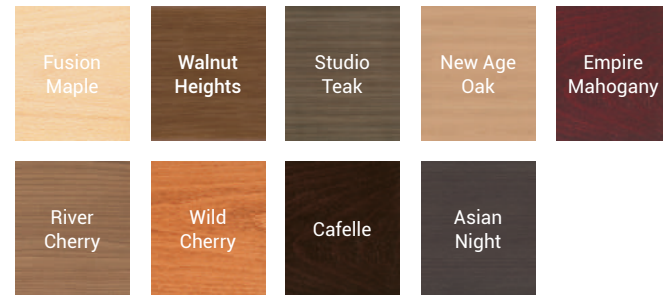

Bean Collection

4020

BN BEAN

SQ BEAN

Tables are standard at 22" high and are available in 24", 30" and 36" widths. Round, Square and Snowflake table top shapes are available. Chairs are standard without arms and with 14" seat height.

Snowflake Collection

1805

1855

1905

24SF

Wood Back

Snowflake's wood back is available with a snowflake, star, moon or sun cut-out at **no upcharge**.

Custom cut-outs and engravings are available.

Wood Finishes

For Snowflake's wood back, choose from nine standard wood stains, or stain-to-match at **no upcharge**.

Laminates

Select from our 15 standard laminates, or choose from any standard Wilsonart, Nevamar, Formica, Arborite or Pionite laminates at **no upcharge**.

Metal Finishes

Frames can be finished in 76 Spectone colors from our line of powder epoxy coatings, including five textured finishes.

spec™

spec™

Tel: 416 246 5550
Fax: 416 246 5549

Toll Free: 1 888 761 7732
specit@specfurniture.com