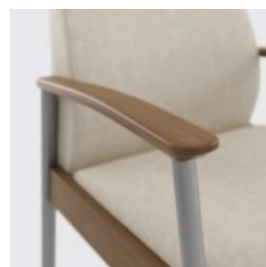

8101ME

Freestanding tables

Wood arm available in seven standard stains. Custom stain-to-match available at no upcharge.

Polyurethane arm in three colors. All arms are replaceable in the field.

Aluminum or wood side rails.

Separate seat and back provide exceptional comfort and ease of maintenance.

Wall-saving frame protects walls and chair fabric.

## A Stylish Selection for Your Next Public Space

Sleek and sophisticated, Calvin's streamlined design is complemented by its slim oval frame, creating an attractive silhouette that makes a statement in any public seating area.

Calvin is available in a countless assortment of designs, including one, two and three seats, Bariatric, freestanding or connected, with or without tables. The choice of wood or polyurethane arms combined with wood or aluminum side rails adds the finishing touches to suit any style.