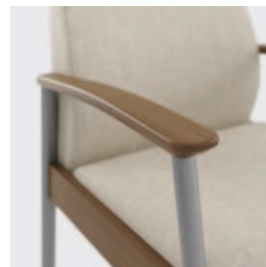

8101ME

Freestanding tables

Wood arm available in seven standard stains. Custom stain-to-match available at no upcharge.

Polyurethane arm in three colors. All arms are replaceable in the field.

Aluminum or wood side rails.

Separate seat and back provide exceptional comfort and ease of maintenance.

Wall-saving frame protects walls and chair fabric.

## A Stylish Selection for Your Next Public Space

Sleek and sophisticated, Calvin's streamlined design is complemented by its slim oval frame, creating an attractive silhouette that makes a statement in any public seating area.

Calvin is available in a countless assortment of designs, including one, two and three seats, Bariatric, freestanding or connected, with or without tables. The choice of wood or polyurethane arms combined with wood or aluminum side rails adds the finishing touches to suit any style.