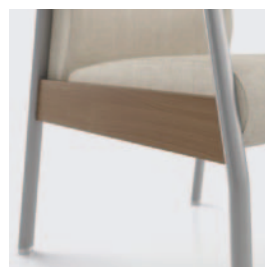

8101ME

Freestanding tables

Wood arm available in seven standard stains. Custom stain-to-match available at no upcharge.

Polyurethane arm in three colors. All arms are replaceable in the field.

Aluminum or wood side rails.

Separate seat and back provide exceptional comfort and ease of maintenance.

Wall-saving frame protects walls and chair fabric.

## A Stylish Selection for Your Next Public Space

Sleek and sophisticated, Calvin's streamlined design is complemented by its slim oval frame, creating an attractive silhouette that makes a statement in any public seating area.

Calvin is available in a countless assortment of designs, including one, two and three seats, Bariatric, freestanding or connected, with or without tables. The choice of wood or polyurethane arms combined with wood or aluminum side rails adds the finishing touches to suit any style.