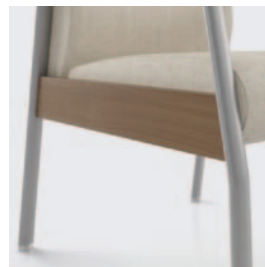

8101ME

Freestanding tables

Wood arm available in seven standard stains. Custom stain-to-match available at no upcharge.

Polyurethane arm in three colors. All arms are replaceable in the field.

Aluminum or wood side rails.

## A Stylish Selection for Your Next Public Space

Sleek and sophisticated, Calvin's streamlined design is complemented by its slim oval frame, creating an attractive silhouette that makes a statement in any public seating area.

Calvin is available in a countless assortment of designs, including one, two and three seats, Bariatric, freestanding or connected, with or without tables. The choice of wood or polyurethane arms combined with wood or aluminum side rails adds the finishing touches to suit any style.