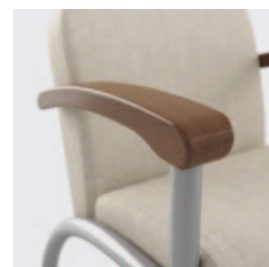

4201H

4231ME

Freestanding tables

Wood arm available in seven standard stains. Custom stain-to-match available at no upcharge.

Polyurethane arm in three colors. All arms are replaceable in the field.

Separate seat and back provide exceptional comfort and ease of maintenance.

1.75" diameter wall-saving frame protects walls and chair fabric.

**Make It Your Own**

With three polyurethane arm colors (Black, Sterling Grey and Taupe), seven standard wood stains (custom stains at no upcharge), 76 frame colors and a virtually limitless choice of fabrics, Companion freshens up any public seating area.

# A **Softer Look** for a Tough Category

The proven performance of the Companion Series assures warmth, durability, value and an unbeatable array of options and features. With its robust construction, wall-saving frame, Easy Grip arms and optional seat pitches, Companion stands out as a superior solution.