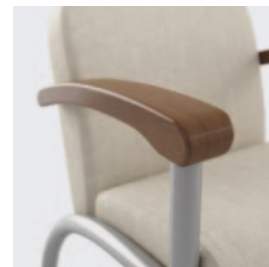

4201H

4231ME

Freestanding tables

Wood arm available in seven standard stains. Custom stain-to-match available at no upcharge.

Polyurethane arm in three colors. All arms are replaceable in the field.

Separate seat and back provide exceptional comfort and ease of maintenance.

1.75" diameter wall-saving frame protects walls and chair fabric.

Make It Your Own

With three polyurethane arm colors (Black, Sterling Grey and Taupe), seven standard wood stains (custom stains at no upcharge), 76 frame colors and a virtually limitless choice of fabrics, Companion freshens up any public seating area.

Metal Finishes

Frames can be finished in 76 Spectone colors from our line of powder epoxy coatings, including five textured finishes.

COMPANION

A **Softer Look** for a Tough Category

The proven performance of the Companion Series assures warmth, durability, value and an unbeatable array of options and features. With its robust construction, wall-saving frame, Easy Grip arms and optional seat pitches, Companion stands out as a superior solution.

Medium Back Bariatric

Highback Single Seater with Arms

Seat Upholstery: Momentum Canter, Saddle. Back Upholstery: Momentum Estrella, Habitat.

(top left) Upholstery: Momentum Canter, Night. (top right) Upholstery: Momentum Canter, Saddle.