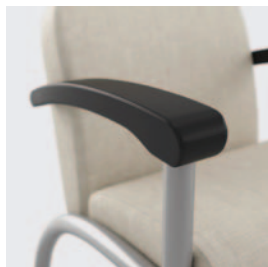

4201H

4231ME

Freestanding tables

Wood arm available in seven standard stains. Custom stain-to-match available at no upcharge.

Polyurethane arm in three colors. All arms are replaceable in the field.

Separate seat and back provide exceptional comfort and ease of maintenance.

1.75" diameter wall-saving frame protects walls and chair fabric.

Make It Your Own

With three polyurethane arm colors (Black, Sterling Grey and Taupe), seven standard wood stains (custom stains at no upcharge), 76 frame colors and a virtually limitless choice of fabrics, Companion freshens up any public seating area.

Metal Finishes

Frames can be finished in 76 Spectone colors from our line of powder epoxy coatings, including five textured finishes.

COMPANION

A **Softer Look** for a Tough Category

The proven performance of the Companion Series assures warmth, durability, value and an unbeatable array of options and features. With its robust construction, wall-saving frame, Easy Grip arms and optional seat pitches, Companion stands out as a superior solution.