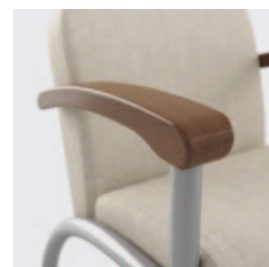

4201H

4231ME

Freestanding tables

Wood arm available in seven standard stains. Custom stain-to-match available at no upcharge.

Polyurethane arm in three colors. All arms are replaceable in the field.

Separate seat and back provide exceptional comfort and ease of maintenance.

1.75" diameter wall-saving frame protects walls and chair fabric.

Make It Your Own

With three polyurethane arm colors (Black, Sterling Grey and Taupe), seven standard wood stains (custom stains at no upcharge), 76 frame colors and a virtually limitless choice of fabrics, Companion freshens up any public seating area.

Metal Finishes

Frames can be finished in 76 Spectone colors from our line of powder epoxy coatings, including five textured finishes.

COMPANION

A **Softer Look** for a Tough Category

The proven performance of the Companion Series assures warmth, durability, value and an unbeatable array of options and features. With its robust construction, wall-saving frame, Easy Grip arms and optional seat pitches, Companion stands out as a superior solution.

Medium Back Bariatric

Highback Single Seater with Arms

Seat Upholstery: Momentum Canter, Saddle. Back Upholstery: Momentum Estrella, Habitat.

(top left) Upholstery: Momentum Canter, Night. (top right) Upholstery: Momentum Canter, Saddle.