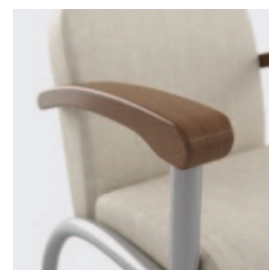

4201H

4231ME

Freestanding tables

Wood arm available in seven standard stains. Custom stain-to-match available at no upcharge.

Polyurethane arm in three colors. All arms are replaceable in the field.

Separate seat and back provide exceptional comfort and ease of maintenance.

1.75" diameter wall-saving frame protects walls and chair fabric.

Make It Your Own

With three polyurethane arm colors (Black, Sterling Grey and Taupe), seven standard wood stains (custom stains at no upcharge), 76 frame colors and a virtually limitless choice of fabrics, Companion freshens up any public seating area.

Metal Finishes

Frames can be finished in 76 Spectone colors from our line of powder epoxy coatings, including five textured finishes.

COMPANION

A **Softer Look** for a Tough Category

The proven performance of the Companion Series assures warmth, durability, value and an unbeatable array of options and features. With its robust construction, wall-saving frame, Easy Grip arms and optional seat pitches, Companion stands out as a superior solution.

Medium Back Bariatric

Highback Single Seater with Arms

Seat Upholstery: Momentum Canter, Saddle. Back Upholstery: Momentum Estrella, Habitat.

(top left) Upholstery: Momentum Canter, Night. (top right) Upholstery: Momentum Canter, Saddle.