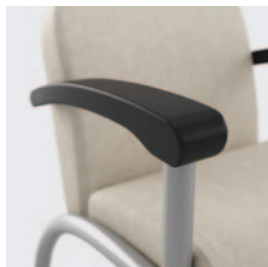

4201H

4231ME

Freestanding tables

Wood arm available in seven standard stains. Custom stain-to-match available at no upcharge.

Polyurethane arm in three colors. All arms are replaceable in the field.

Separate seat and back provide exceptional comfort and ease of maintenance.

1.75" diameter wall-saving frame protects walls and chair fabric.

**Make It Your Own**

With three polyurethane arm colors (Black, Sterling Grey and Taupe), seven standard wood stains (custom stains at no upcharge), 76 frame colors and a virtually limitless choice of fabrics, Companion freshens up any public seating area.