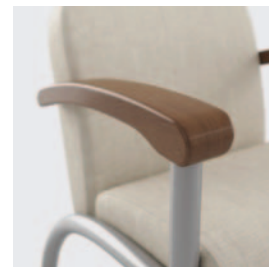

4201H

4231ME

Freestanding tables

Wood arm available in seven standard stains. Custom stain-to-match available at no upcharge.

Polyurethane arm in three colors. All arms are replaceable in the field.

Separate seat and back provide exceptional comfort and ease of maintenance.

1.75" diameter wall-saving frame protects walls and chair fabric.

**Make It Your Own**

With three polyurethane arm colors (Black, Sterling Grey and Taupe), seven standard wood stains (custom stains at no upcharge), 76 frame colors and a virtually limitless choice of fabrics, Companion freshens up any public seating area.

# A **Softer Look** for a Tough Category

The proven performance of the Companion Series assures warmth, durability, value and an unbeatable array of options and features. With its robust construction, wall-saving frame, Easy Grip arms and optional seat pitches, Companion stands out as a superior solution.

Medium Back Bariatric

Highback Single Seater with Arms

Seat Upholstery: Momentum Canter, Saddle. Back Upholstery: Momentum Estrella, Habitat.

(top left) Upholstery: Momentum Canter, Night. (top right) Upholstery: Momentum Canter, Saddle.