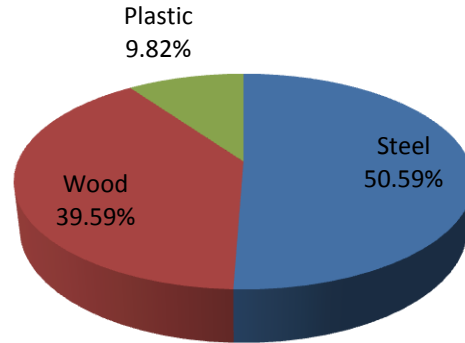

Bean Stool: Laminate & PVC Edge

LEED MR CR 4 - Recycled Content

Post-Consumer	6.98%
Pre-Consumer/2	27.61%
Recycled Content	34.58%
Recyclable	93.84%

LEED EQ CR 4.5 - Low Emitting Materials

Option 3: BIFMA Furniture Emissions Standards (FES)

Compound	Levels Required	Product
TVOC	<0.25 mg/m3	Pass
Formaldehyde	<25 ppb	Pass
Total Aldehyde	<50 ppb	Pass
4-phenylcyclohexene	0.00325 mg/m3	Pass

Other LEED Point Contributions

Materials & Resources, Credit 2, Construction Waste Management