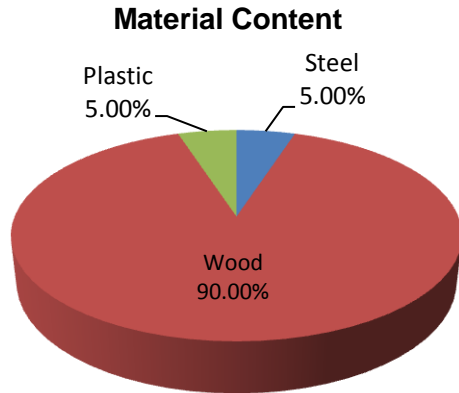

### LEED MR CR 4 - Recycled Content

Post-Consumer	1.00%
Pre-Consumer/2	45.00%
<b>Recycled Content</b>	<b>46.00%</b>
Recyclable	96.00%

### Other LEED Point Contributions