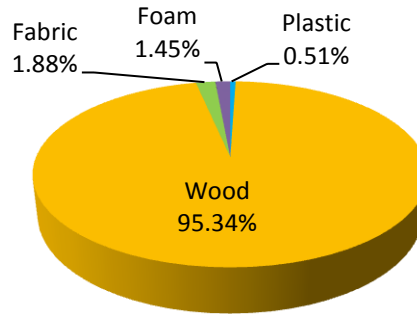

## EndZone Bench: Laminate & 2mm Bio Edge

### LEED MR CR 4 - Recycled Content

Post-Consumer	0.07%
Pre-Consumer/2	37.48%
<b>Recycled Content</b>	<b>37.55%</b>
Recyclable	98.34%