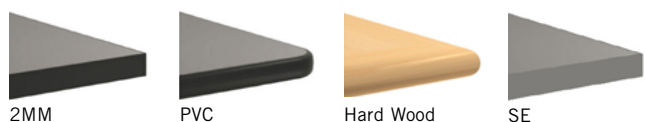

Check out our website for a complete list of edge profiles.