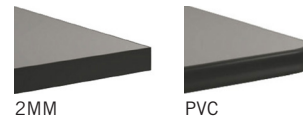

3030SQ BEAN

Top Shape
3030SQ : Square
3232BN : Bean

Series
Bean

FINISHES

LAMINATE

Select from 15 standard laminates or choose any standard Wilsonart, Nevamar, Formica, Arborite and Pionite matte finish laminates at no upcharge

BASE

Select from one of our 76 standard Spectone colors

EDGE

2MM

PVC

Check out our website for a complete list of edge profiles.

BEAN Children's Series

Standard Features

- Select from 15 standard laminates or choose any standard Wilsonart, Nevamar, Formica, Arborite and Pionite matte finish laminates at no upcharge.
- PVC Flat edge and 2mm Bio edge available in 38 solid colors. 2mm PVC edge available in wood grain to match 9 standard stains.
- Frame in any Spectone color
- 1" NU-Green earth friendly core
- Ships KD