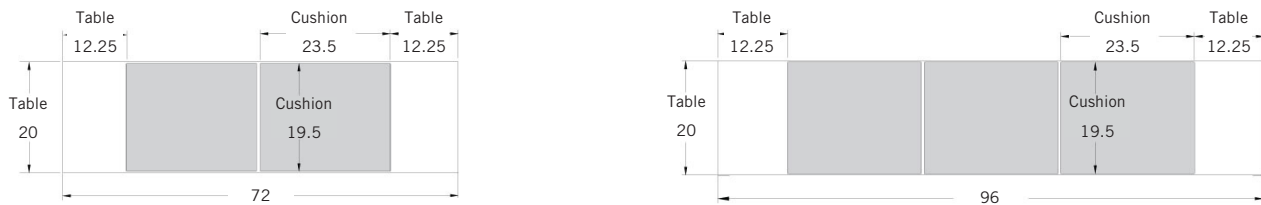

# ENDZONE BENCHES DIMENSION OVERVIEW

## WHEN TABLE IS AT THE END OF THE BENCH

Cushion is recessed 0.25" from the outer edges of the bench. A gap between two adjacent cushions is 0.5". Same table dimensions apply on all benches.

## WHEN TABLE IS IN THE MIDDLE OF THE BENCH

Cushion is recessed 0.25" from the outer edges of the bench. A gap between two adjacent cushions is 0.5". Same table dimensions apply on all benches.

## WHEN TABLE IS ON EACH END OF THE BENCH

Cushion is recessed 0.25" from the outer edges of the bench. A gap between two adjacent cushions is 0.5". Same table dimensions apply on all benches.