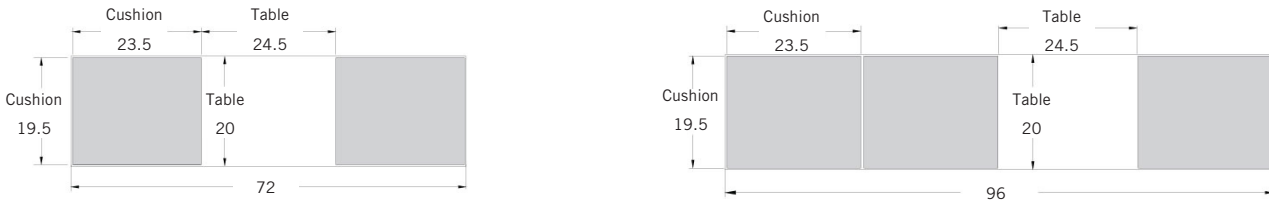

WHEN TABLE IS IN THE MIDDLE OF THE BENCH

Cushion is recessed 0.25" from the outer edges of the bench. A gap between two adjacent cushions is 0.5". Same table dimensions apply on all benches.