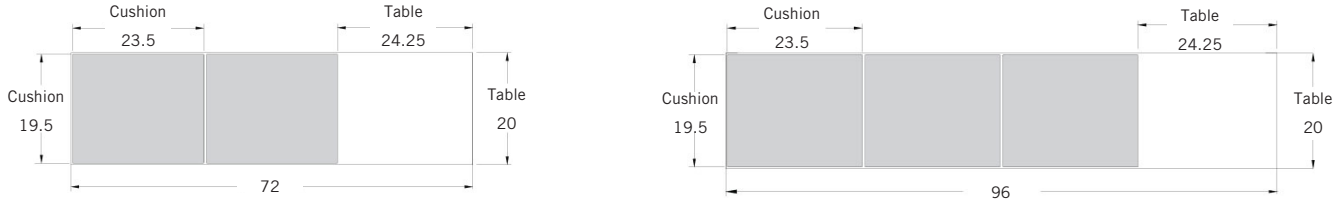

## WHEN TABLE IS AT THE END OF THE BENCH

Cushion is recessed 0.25" from the outer edges of the bench. A gap between two adjacent cushions is 0.5". Same table dimensions apply on all benches.