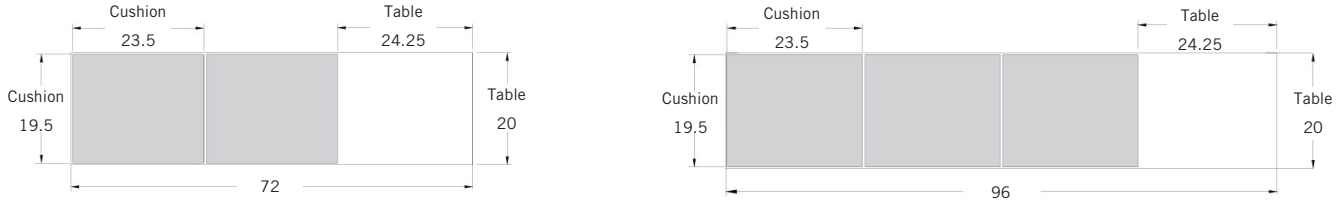

## WHEN TABLE IS AT THE END OF THE BENCH

Cushion is recessed 0.25" from the outer edges of the bench. A gap between two adjacent cushions is 0.5". Same table dimensions apply on all benches.