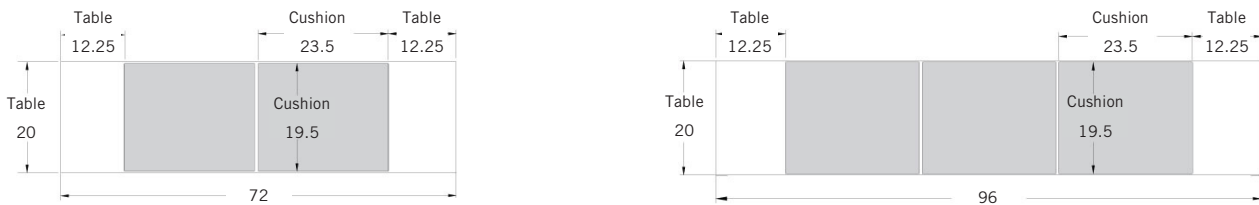

# ENDZONE BENCHES DIMENSION OVERVIEW

## WHEN TABLE IS AT THE END OF THE BENCH

Cushion is recessed 0.25" from the outer edges of the bench. A gap between two adjacent cushions is 0.5". Same table dimensions apply on all benches.

## WHEN TABLE IS IN THE MIDDLE OF THE BENCH

Cushion is recessed 0.25" from the outer edges of the bench. A gap between two adjacent cushions is 0.5". Same table dimensions apply on all benches.

## WHEN TABLE IS ON EACH END OF THE BENCH

Cushion is recessed 0.25" from the outer edges of the bench. A gap between two adjacent cushions is 0.5". Same table dimensions apply on all benches.