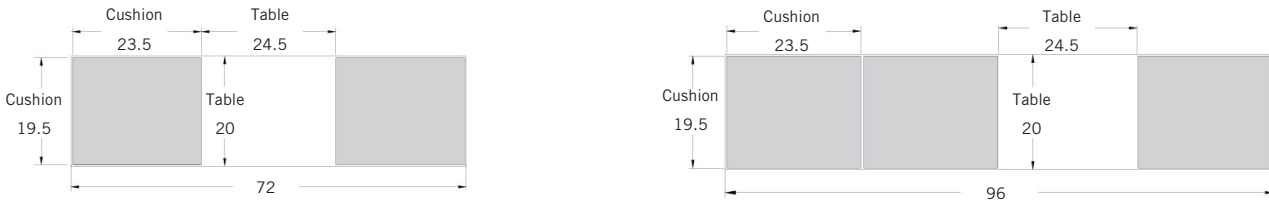

WHEN TABLE IS IN THE MIDDLE OF THE BENCH

Cushion is recessed 0.25" from the outer edges of the bench. A gap between two adjacent cushions is 0.5". Same table dimensions apply on all benches.