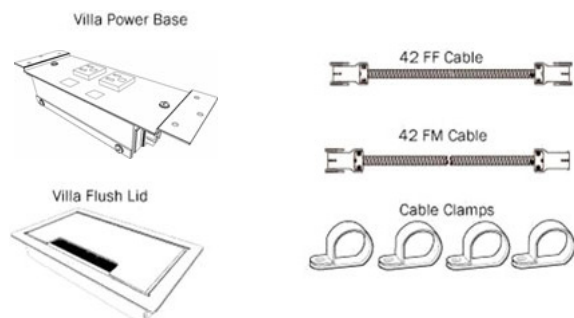

SINGLE KIT INCLUDES: