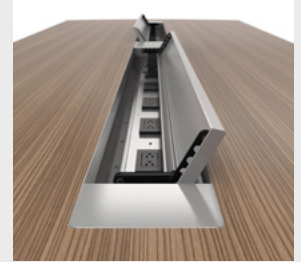

ENDZONE TABLES POWER & COMMUNICATION

Power Access Door

TOP LENGTH	MODEL	DESCRIPTION		LIST
<i>Table Top Length</i>		<i># of doors</i>	<i>Length of Door(s)</i>	<i>Upcharge per table</i>
72"	AD40	1	40"	529
84"	AD52	1	52"	666
96"	AD76	1	76"	706
108"	-	-	-	-
120"	-	-	-	-
144"	AD40-2	2	40"	1059
168"	AD52-2	2	52"	1331
192"	-	-	-	-
216"	-	-	-	-