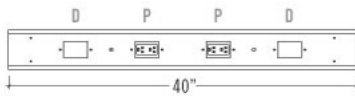

Number of Duplexes and Data & Communication Cutouts

EndZone Power Access Door comes standard with 2 or 4 Duplexes (depending on size of table) and 2 communication cutouts. Specify data separately.