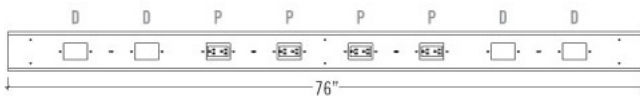

Number of Duplexes and Data & Communication Cutouts

EndZone Power Access Door comes standard with 2 or 4 Duplexes (depending on size of table) and 2 communication cutouts. Specify data separately.