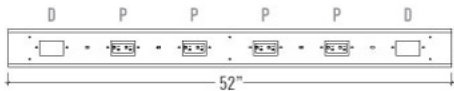

Number of Duplexes and Data & Communication Cutouts

EndZone Power Access Door comes standard with 2 or 4 Duplexes (depending on size of table) and 2 communication cutouts. Specify data separately.