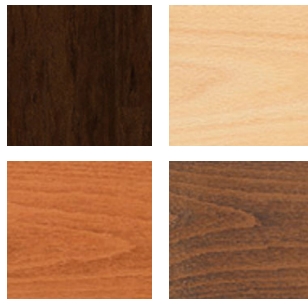

Width x Length or
Diameter

Top Shape

D : Round
SQ : Square
RE : Rectangle

Series

MIDWAY : Midway
COMPANION : Companion

FINISHES

LAMINATE

Select laminate from our virtually unlimited laminate options

VENEER

Select from one of our 7 standard wood stains or stain-to-match at no upcharge

BASE

Select from one of our 76 standard Spectone colors

EDGE

2MM

PVC

Hard Wood

24D-MIDWAY

24SQ-MIDWAY

24D-COMPANION

24SQ-COMPANION

2448RE-COMPANION

STANDARD FEATURES

- Laminate tops available in any standard Wilsonart, Nevamar, Formica, Arborite or Pionite matte finish offerings. For other laminate please contact the factory for pricing.
- Veneers and hardwood edges are standard in Oak, Maple, Cherry, Pecan, Walnut, Mahogany and Chocolate.
- 7 veneer and hardwood edge stains are standard. Stain-to-match available at no upcharge.
- Standard table height 18".
- All bases are standard with floor leveling glides.