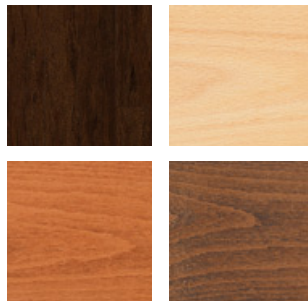

### FINISHES

**LAMINATE**

Select laminate from our virtually unlimited laminate options

**VENEER**

Select from one of our 7 standard wood stains or stain-to-match at no upcharge

**BASE**

Select from one of our 76 standard Spectone colors

### STANDARD FEATURES

- Laminate tops available in any standard Wilsonart, Nevamar, Formica, Arborite or Pionite matte finish offerings. For other laminate please contact the factory for pricing.
- Veneers and hardwood edges are standard in Oak, Maple, Cherry, Pecan, Walnut, Mahogany and Chocolate.
- 7 veneer and hardwood edge stains are standard. Stain-to-match available at no upcharge.
- Standard table height 18".
- All bases are standard with floor leveling glides.