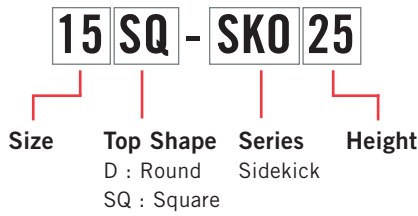

SIDEKICK TABLES

PLACING AN ORDER IS EASY

PRODUCT CODE

OPTIONS

UPHOLSTERY CAP

BASE SHAPE*

*Table top shape determines base shape.

FINISHES