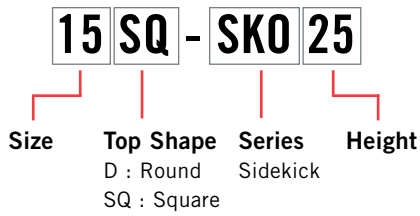

SIDEKICK TABLES

PLACING AN ORDER IS EASY

PRODUCT CODE

OPTIONS

UPHOLSTERY CAP

BASE SHAPE*

*Table top shape determines base shape.

FINISHES