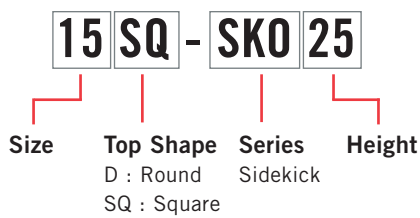

SIDEKICK TABLES

PLACING AN ORDER IS EASY

PRODUCT CODE

OPTIONS

UPHOLSTERY CAP

BASE SHAPE*

*Table top shape determines base shape.

FINISHES