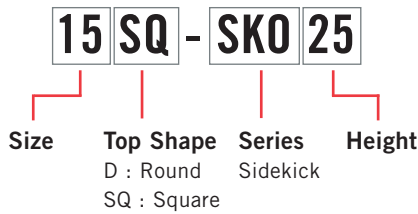

SIDEKICK TABLES

PLACING AN ORDER IS EASY

PRODUCT CODE

OPTIONS

UPHOLSTERY CAP

BASE SHAPE*

*Table top shape determines base shape.

FINISHES