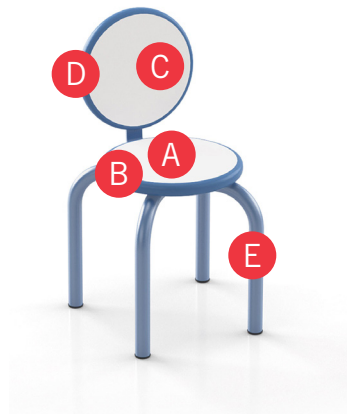

BASE

Select from one of our 76 standard Spectone colors

EDGE

See Spectone Card or specfurniture.com/materials/finishes for a complete list of finish options and colors.

HOW TO ORDER

Specify Model

- A** Specify Laminate Surface - Seat
Manufacturer, Laminate Name, Laminate Code
- B** Specify Edge Type and Color - Seat
PVC Flat (PVF)
- C** Specify Laminate Surface - Back
Manufacturer, Laminate Name, Laminate Code
- D** Specify Edge Type and Color - Back
PVC Flat (PVF)
- E** Specify Base Finish

Pricing September 2022
Discount 57.7% from List prices

MAS SIN 33721

CRAYON Children's Series

Stool and Chair without arms

Standard Features

- Seat is an 12" laminate disk
- Back is an 11" laminate disk
- Select from 15 standard laminates or choose any standard Wilsonart, Nevamar, Formica, Arborite and Pionite matte finish laminates for no extra charge. For other laminate please contact the factory for pricing.
- 1.25" fully welded frame in any Spectone color
- 1" NU Green earth friendly core
- Edge is PVC Flat (PVF) with 38 colors available to match base finishes
- Seat height 14"
- Glides
- Ships 2/carton 2 cu ft