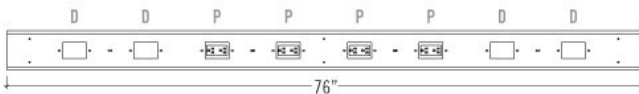

Number of Duplexes and Data & Communication Cutouts

EndZone Power Access Door comes standard with 2 or 4 Duplexes (depending on size of table) and 2 communication cutouts. Specify data (below) separately.

Units in data plates must equal 3. Plates can be made up of items that equal 1 unit each for a total of 3 units or a combination of items that total 3 units.

OPTION 11 - $ 141 List
15 Pin VGA
(1 Unit)
Front: 15 Pin Female
Back: 15 Pin Female

OPTION 14 - No Charge
Blank
(1 Unit)

OPTION 22 - $ 248 List
USB 2.0 Performance
(1 Unit)
Front: Type A & A (F/F)
Back: Type A & A (F/F)

OPTION 23 - $205 List
HDMI-A/V Connector
(1 Unit)
Front: Female
Back: Female

OPTION 28 - $ 81 List
RJ 45 (cat. 6) X 2
(1 Unit)

OPTION 29 - $ 44 List
RJ 45 (cat. 6) X 1
(1 Unit)