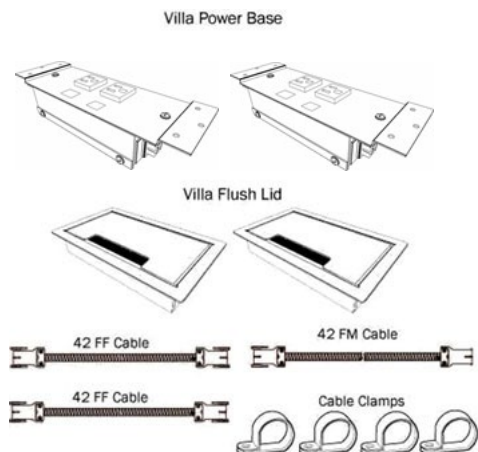

Specify double kit when two Villas are in one single table

DOUBLE KIT INCLUDES

Toll Free: 1-888-761-7732