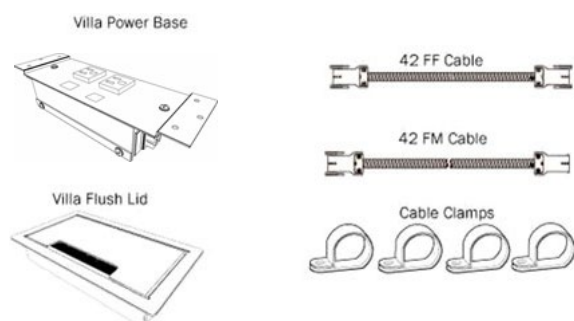

SINGLE KIT INCLUDES:

Toll Free: 1-888-761-7732