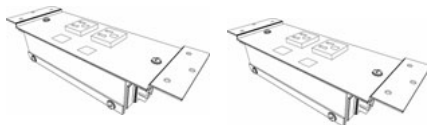

Specify double kit when two Villas are in one single table

DOUBLE KIT INCLUDES

Villa Power Base

Villa Flush Lid

Pricing April 2021
Discount 57.7% from List prices

MAS SIN 33721

TABLE ACCESSORIES

POWER AND COMMUNICATION