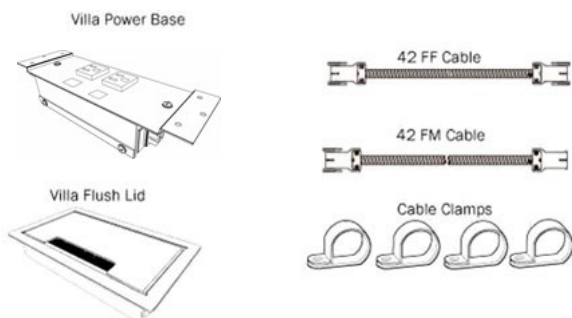

SINGLE KIT INCLUDES:

Toll Free: 1-888-761-7732