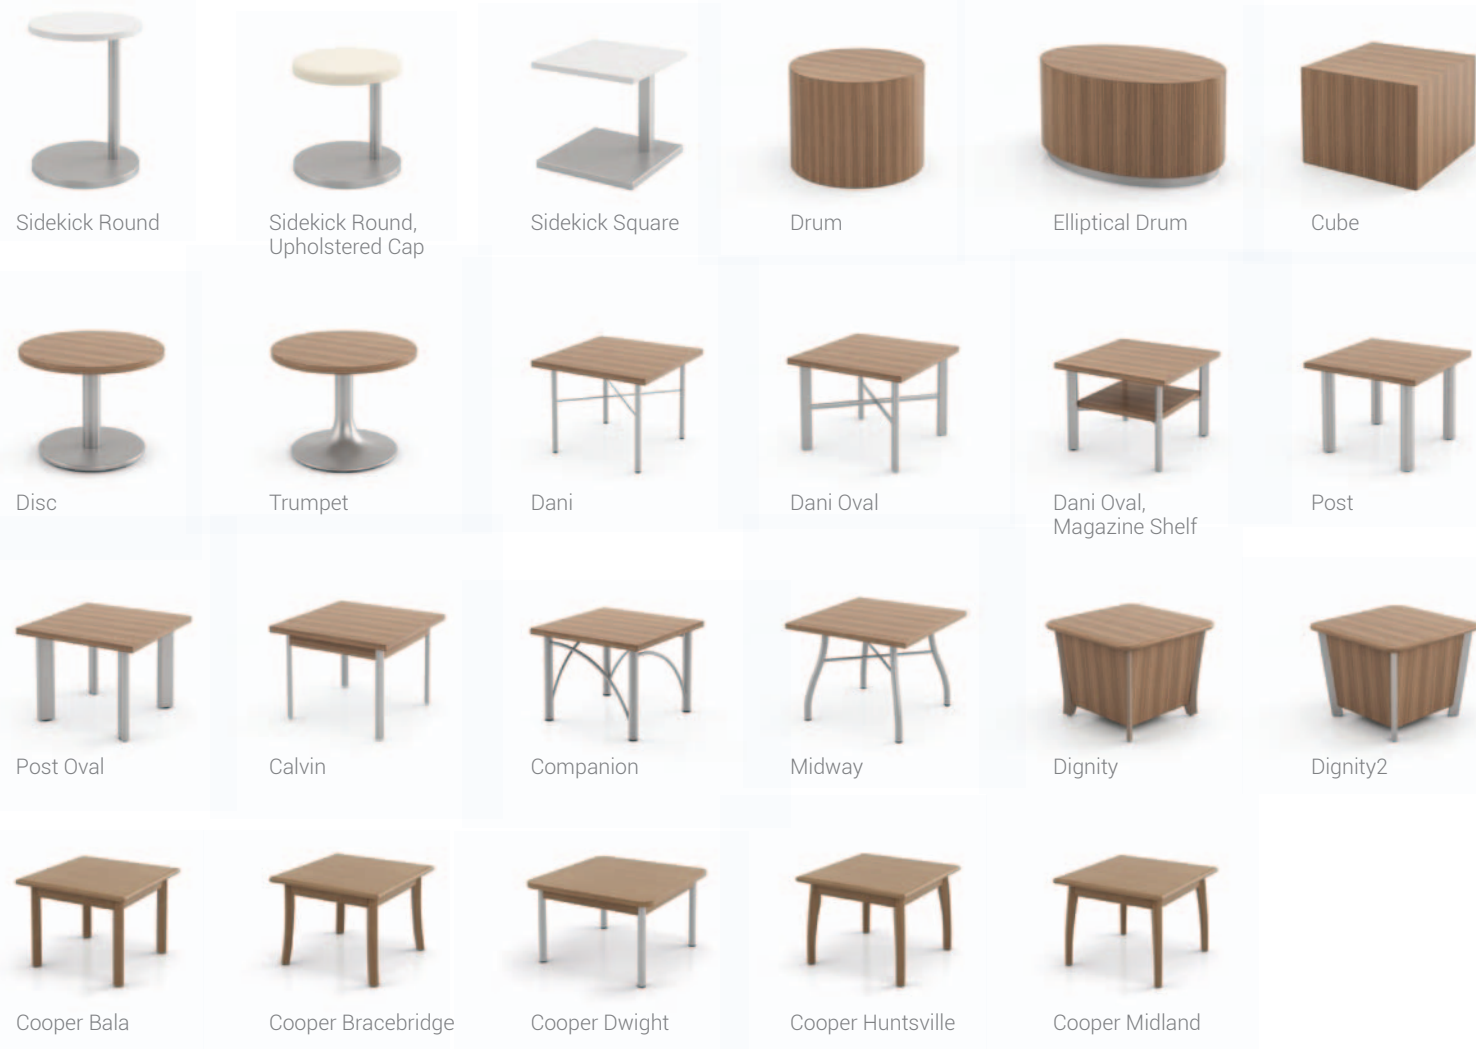

Finishes, sizes and shapes are limited only by the imagination. Tops are available in laminate or veneer, with a variety of edge profiles.

**Standard Veneer and Hardwood Edge Finishes**

Veneer and hardwood edges are available in seven standard stains or in any standard Wilsonart, Nevamar, Pionite, Formica and Arborite laminate.

**Wood Stains**

**Best Laminate Matches**

Custom stain-to-match available at no upcharge.

**Metal Finishes**

76 Spectone colors from our line of powder epoxy coatings, including five textured finishes. 38 matching PVC and 2mm bio-edge finishes are also available.

PRODUCT FINISHES  
(right)  
Custom Zebra Veneer stained to match, Wilsonart 7949K-38

Custom Elliptical Drum with power module and kickplate; Dwight Chairs

Occasional tables that complement Spec's public seating lines are available.

Dani Oval with Magazine Shelf

Sidekick Round with Corian Top; Dignity2 Armless Chairs