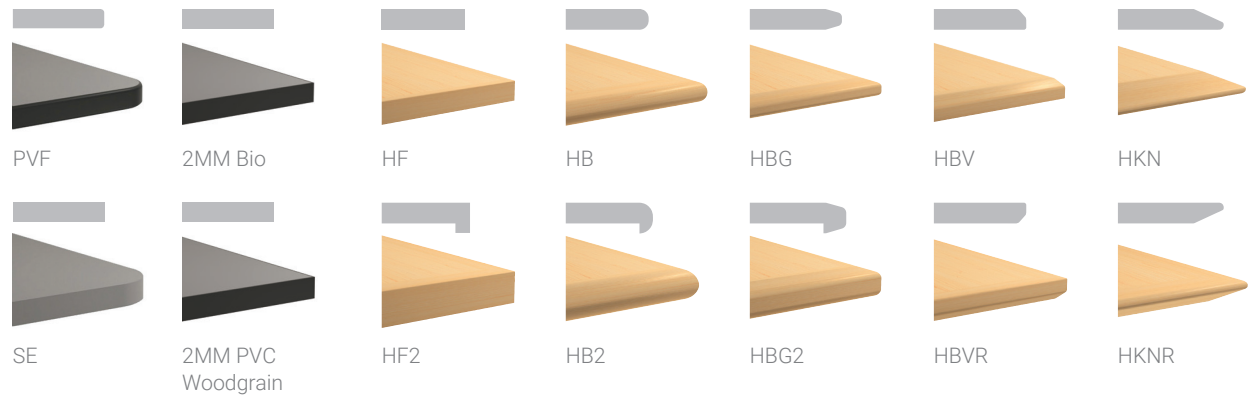

**Docker** *Top Finish:* Wilsonart, 1595-60 Black with exposed Baltic Birch core knife edge, clear coat;  
*Top Steel Frame Parts:* RAL 3002; *Bottom Steel Frame Parts:* RAL 9005; *Wood Frame Parts:* Clear coat to match Baltic Birch exposed edge on top.

**Jazzy** *Shell:* Wilsonart, 7952K-18 Asian Sand; *Metal Frame Parts:* RAL 3002.

**Bud** *Upholstery (Red Pattern Fabric):* Momentum, Cryptic, Crimson; *(Grey Fabric):* Momentum, Boom II, Slate.

**Docker (Front Cover)** *Top Finish:* Wilsonart, 7960K-18 Studio Teak; *Metal Frame Parts:* Silver; *Wood Frame Parts:* Stained-to-match, Wilsonart, Studio Teak.

**Jazzy (Front Cover)** *Shells:* Nevamar, SO3300T Cafe Sienna; *Frames:* RAL 9005.

## Edge Profiles