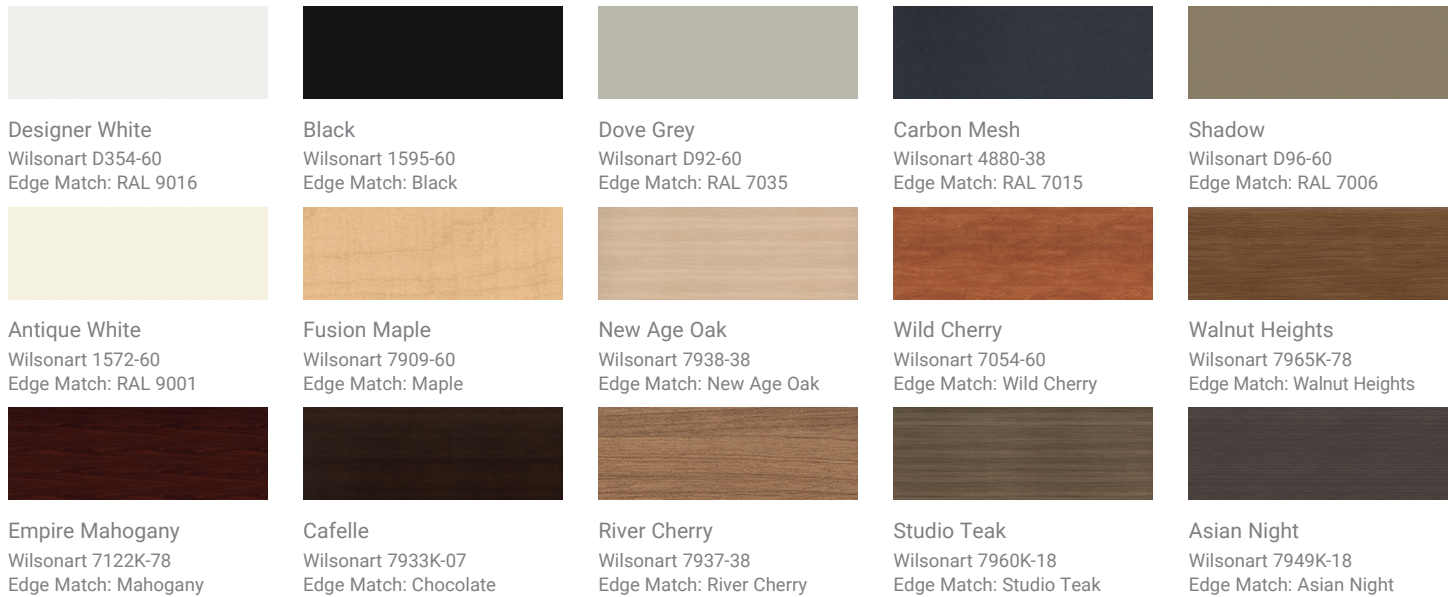

Laminates

Select from our 15 standard laminates or choose from any standard Wilsonart, Nevamar, Formica, Arborite and Pionite laminates at **no upcharge!**