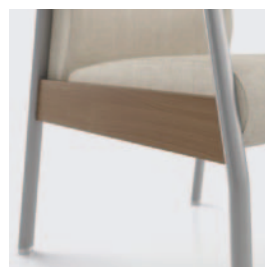

8101ME

Freestanding tables

Wood arm available in seven standard stains. Custom stain-to-match available at no upcharge.

Polyurethane arm in three colors. All arms are replaceable in the field.

Aluminum or wood side rails.

Separate seat and back provide exceptional comfort and ease of maintenance.

Wall-saving frame protects walls and chair fabric.

Make It Your Own

With three polyurethane arm colors (Black, Sterling Grey and Taupe), seven standard wood stains (custom stains at no upcharge), 76 frame colors and a virtually limitless choice of fabrics, Calvin freshens up any public seating area.

specfurniture.com

A Stylish Selection for Your Next Public Space

Sleek and sophisticated, Calvin's streamlined design is complemented by its slim oval frame, creating an attractive silhouette that makes a statement in any public seating area.

Calvin is available in a countless assortment of designs, including one, two and three seats, Bariatric, freestanding or connected, with or without tables. The choice of wood or polyurethane arms combined with wood or aluminum side rails adds the finishing touches to suit any style.