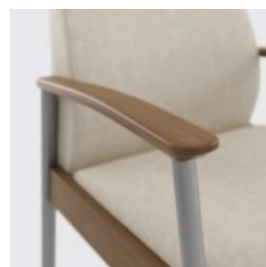

8101ME

Freestanding tables

Wood arm available in seven standard stains. Custom stain-to-match available at no upcharge.

Polyurethane arm in three colors. All arms are replaceable in the field.

Aluminum or wood side rails.

Separate seat and back provide exceptional comfort and ease of maintenance.

Wall-saving frame protects walls and chair fabric.

Make It Your Own

With three polyurethane arm colors (Black, Sterling Grey and Taupe), seven standard wood stains (custom stains at no upcharge), 76 frame colors and a virtually limitless choice of fabrics, Calvin freshens up any public seating area.

specfurniture.com

A Stylish Selection for Your Next Public Space

Sleek and sophisticated, Calvin's streamlined design is complemented by its slim oval frame, creating an attractive silhouette that makes a statement in any public seating area.

Calvin is available in a countless assortment of designs, including one, two and three seats, Bariatric, freestanding or connected, with or without tables. The choice of wood or polyurethane arms combined with wood or aluminum side rails adds the finishing touches to suit any style.