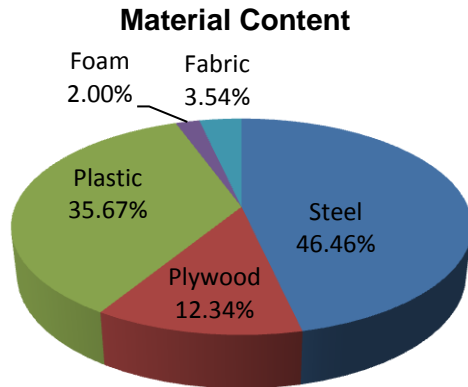

## Snowball 3

### LEED MR CR 4 - Recycled Content

Post-Consumer	16.81%
Pre-Consumer/2	11.61%
<b>Recycled Content</b>	<b>28.42%</b>
Recyclable Content	94.46%

### LEED MR CR 6 - Rapidly Renewable Materials

Percentage of value 0.50%

The foam Spec uses is 25% bio-based and certain fabrics used may contribute to this credit.