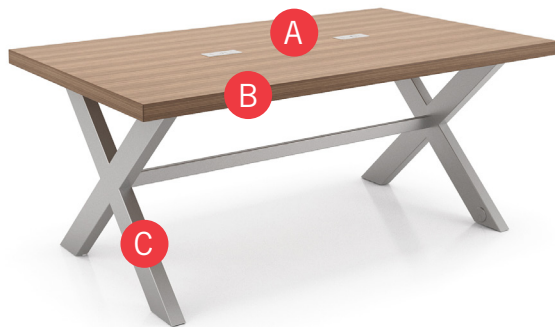

EDGE

See Spectone Card or specfurniture.com/materials/finishes for a complete list of finish options and colors.

HOW TO ORDER

Specify Top Size (Width x Length)

- A** Specify Top Finish
Manufacturer, Laminate Name, Laminate Code
- B** Specify Edge Type and Finish
2mm Bio/2mm PVC Woodgrain/Self Edge
- C** Specify Base Style and Finish
Optional: Power and Data Modules

STANDARD FEATURES

- 2" built up edge
- Select from 15 standard laminates or choose any standard Wilsonart, Nevamar, Formica, Arborite and Pionite matte finish laminates at no upcharge. For other laminate please contact the factory for pricing.
- Standard with two bases and one stretcher.
- Standard with leveling glides.
- Bases available in any Spectone color.
- Bases are standard with grommets at inside top and inside bottom to feed power through. White grommet will be specified for white bases, black grommet on black bases, and grey grommet for all other Spectone colors.
- Standard 30" or 42" table height, please specify.
- Ships Knocked Down.