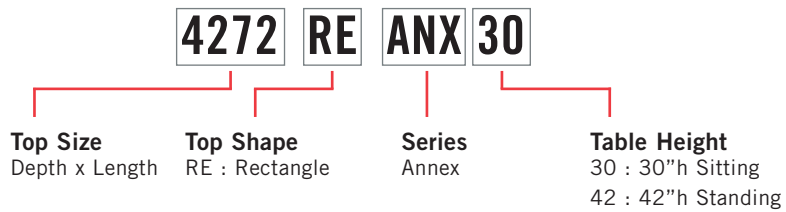

PRODUCT CODE

FINISHES

LAMINATE