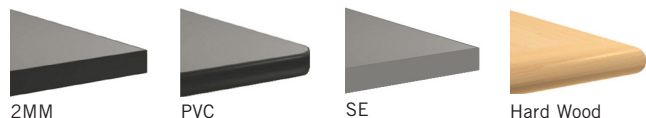

Series
Ark

Base
 X : X-Base
 X4 : 4 Column X-Base
 T : T-Base
 T2 : Double Column T-Base
 C : C-Base
 T2D : T2 with Door

OPTIONS

FLIP TOP

CASTERS

FOLDING

FINISHES

LAMINATE

Select from 15 standard laminates or choose any standard Wilsonart, Nevamar, Formica, Arborite and Pionite matte finish laminates at no upcharge

VENEER

Select from one of our 9 standard wood stains or stain-to-match at no upcharge

BASE

Select from one of our 76 standard Spectone colors

EDGE

See Spectone Card or specfurniture.com/materials/finishes for a complete list of finish options and colors.

ARK TABLES

HOW TO ORDER

Specify Top Size (Width x Length) and Shape