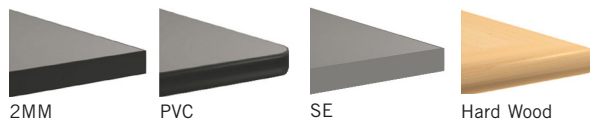

Shipping
Sep 1, 2019

ASKEW TABLES

PRODUCT CODE

FINISHES

LAMINATE

Select from 15 standard laminates or choose any standard Wilsonart, Nevamar, Formica, Arborite and Pionite matte finish laminates at no upcharge

VENEER

Select from one of our 9 standard wood stains or stain-to-match at no upcharge

BASE

Select from one of our 76 standard Spectone colors

EDGE

Check out our website for a complete list of edge profiles.

See Spectone Card or specfurniture.com/materials/finishes for a complete list of finish options and colors.

HOW TO ORDER

Specify Top Size (Width x Length) and Shape

- A** Specify Top Type and Finish
For Laminate Top: Manufacturer, Laminate Name & Code
For Veneer Top: Wood Stain
- B** Specify Edge Type, (for hardwood: Style), and Finish
PVC Flat/2mm Bio/2mm PVC Woodgrain/Self Edge/Hardwood
- C** Specify Base Style and Finish
Optional: Power and Data Modules, Wire Management Solutions, Custom Solutions

Top Size and Shape	Top Type and Finish	Edge Type and Finish	Base Style and Finish
36 x 96, Rectangle	Laminate, Arborite, Brown Sugar	Hardwood, HF, Custom Brown Sugar Stain	ASK, Silver

Shipping
Sep 1, 2019