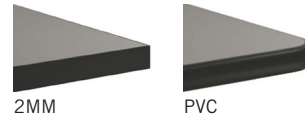

3030SQ BEAN

Top Shape
3030SQ : Square
3232BN : Bean

Series
Bean

FINISHES

LAMINATE

Select from 15 standard laminates or choose any standard Wilsonart, Nevamar, Formica, Arborite and Pionite matte finish laminates at no upcharge

BASE

Select from one of our 76 standard Spectone colors

EDGE

2MM

PVC

Check out our website for a complete list of edge profiles.

BEAN Children's Series

Standard Features

- Select from 15 standard laminates or choose any standard Wilsonart, Nevamar, Formica, Arborite and Pionite matte finish laminates at no upcharge.
- PVC Flat edge and 2mm Bio edge available in 38 solid colors. 2mm PVC edge available in wood grain to match 9 standard stains.
- Frame in any Spectone color
- 1" NU-Green earth friendly core
- Ships KD