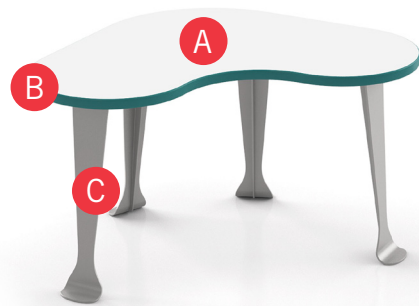

BEAN Children's Series

PRODUCT CODE

FINISHES

LAMINATE

Select from 15 standard laminates or choose any standard Wilsonart, Nevamar, Formica, Arborite and Pionite matte finish laminates at no upcharge

BASE

Select from one of our 76 standard Spectone colors

EDGE

See Spectone Card or specfurniture.com/materials/finishes for a complete list of finish options and colors.

HOW TO ORDER

Specify Model

- A** Specify Laminate Surface
Manufacturer, Laminate Name, Laminate Code
- B** Specify Edge Type and Color
PVC Flat
- C** Specify Base Finish

Options

- Non-standard laminates, contact Spec for pricing
- Custom table shapes, contact Spec for pricing

Bean Stool

MODEL PRICE
4020 236

Dimensions (inches)
 seat H 12.0 total W 18.0 depth 18.0

Bean Tables

MODEL PRICE
30x30 SQ BEAN 592

Square Shape

Dimensions (inches)
 table H 21.0 total W 30.0 depth 30.0

MODEL PRICE
32x32 BN BEAN 592

Bean Shape

Dimensions (inches)
 table H 21.0 total W 32.0 depth 32.0