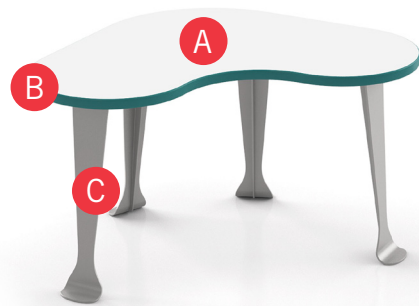

EDGE

See Spectone Card or specfurniture.com/materials/finishes for a complete list of finish options and colors.

HOW TO ORDER

Specify Model

- A** Specify Laminate Surface
Manufacturer, Laminate Name, Laminate Code
- B** Specify Edge Type and Color
PVC Flat
- C** Specify Base Finish

Options

- Non-standard laminates, contact Spec for pricing
- Custom table shapes, contact Spec for pricing

Bean Stool

MODEL	PRICE
4020	245

Dimensions (inches)

seat H	12.0	total W	18.0	depth	18.0
--------	------	---------	------	-------	------

4020
14 lbs

Bean Tables

MODEL	PRICE
30x30 SQ BEAN	616

Square Shape

Dimensions (inches)

table H	21.0	total W	30.0	depth	30.0
---------	------	---------	------	-------	------

30 x 30 SQ BEAN
38 lbs

MODEL	PRICE
32x32 BN BEAN	616

Bean Shape

Dimensions (inches)

table H	21.0	total W	32.0	depth	32.0
---------	------	---------	------	-------	------

32 x 32 BN BEAN
35 lbs