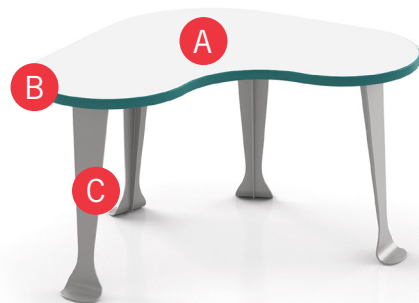

BASE

Select from one of our 76 standard Spectone colors

EDGE

PVC

See Spectone Card or specfurniture.com/materials/finishes for a complete list of finish options and colors.

HOW TO ORDER

Specify Model

- A** Specify Laminate Surface
Manufacturer, Laminate Name, Laminate Code
- B** Specify Edge Type and Color
PVC Flat
- C** Specify Base Finish

Options

- Non-standard laminates, contact Spec™ for pricing
- Custom table shapes, contact Spec for pricing

Bean Stool

MODEL PRICE
4020 240

Dimensions (inches)

seat H 12.0 total W 18.0 depth 18.0

4020
14 lbs

Bean Tables

MODEL PRICE
30x30 SQ BEAN 603

Square Shape

Dimensions (inches)

table H 21.0 total W 30.0 depth 30.0

30 x 30 SQ BEAN
38 lbs

MODEL PRICE
32x32 BN BEAN 603

Bean Shape

Dimensions (inches)

table H 21.0 total W 32.0 depth 32.0

32 x 32 BN BEAN
35 lbs