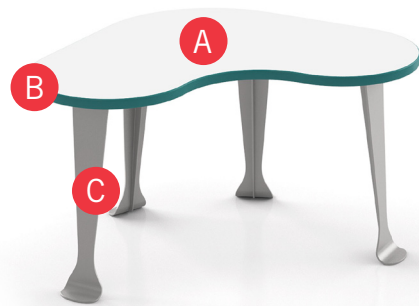

BEAN Children's Series

PRODUCT CODE

FINISHES

LAMINATE

Select from 15 standard laminates or choose any standard Wilsonart, Nevamar, Formica, Arborite and Pionite matte finish laminates at no upcharge

BASE

Select from one of our 76 standard Spectone colors

EDGE

See Spectone Card or specfurniture.com/materials/finishes for a complete list of finish options and colors.

HOW TO ORDER

Specify Model

- A** Specify Laminate Surface
Manufacturer, Laminate Name, Laminate Code
- B** Specify Edge Type and Color
PVC Flat
- C** Specify Base Finish

Options

- Non-standard laminates, contact Spec™ for pricing
- Custom table shapes, contact Spec for pricing

Bean Stool

MODEL PRICE
4020 231

Dimensions (inches)
 seat H 12.0 total W 18.0 depth 18.0

Bean Tables

MODEL PRICE
30x30 SQ BEAN 580

Square Shape

Dimensions (inches)
 table H 21.0 total W 30.0 depth 30.0

MODEL PRICE
32x32 BN BEAN 580

Bean Shape

Dimensions (inches)
 table H 21.0 total W 32.0 depth 32.0