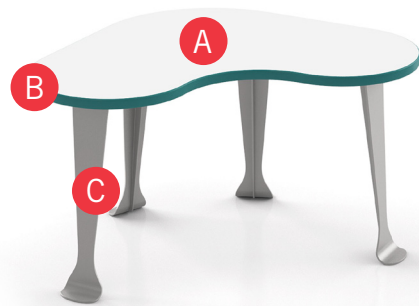

BEAN Children's Series

PRODUCT CODE

FINISHES

LAMINATE

Select from 15 standard laminates or choose any standard Wilsonart, Nevamar, Formica, Arborite and Pionite matte finish laminates at no upcharge

BASE

Select from one of our 76 standard Spectone colors

EDGE

See Spectone Card or specfurniture.com/materials/finishes for a complete list of finish options and colors.

HOW TO ORDER

Specify Model

- A** Specify Laminate Surface
Manufacturer, Laminate Name, Laminate Code
- B** Specify Edge Type and Color
PVC Flat
- C** Specify Base Finish

Options

- Non-standard laminates, contact Spec™ for pricing
- Custom table shapes, contact Spec for pricing

Bean Stool

MODEL PRICE
4020 240

Dimensions (inches)
 seat H 12.0 total W 18.0 depth 18.0

Bean Tables

MODEL PRICE
30x30 SQ BEAN 603

Square Shape

Dimensions (inches)
 table H 21.0 total W 30.0 depth 30.0

MODEL PRICE
32x32 BN BEAN 603

Bean Shape

Dimensions (inches)
 table H 21.0 total W 32.0 depth 32.0