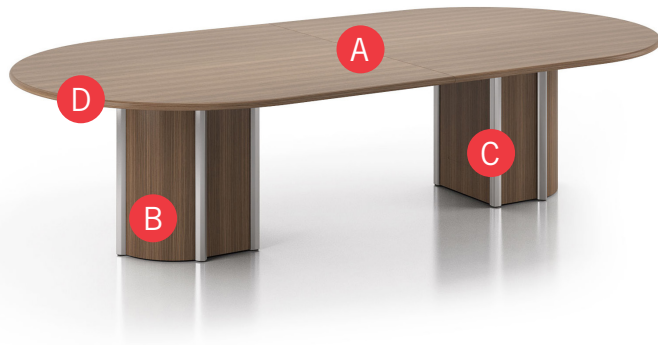

Pricing March 1, 2020
Discount 57.7% from List prices

MAS SIN 33721

BOARDGAMES TABLES

HOW TO ORDER

Specify Top Size (Width x Length) and Shape

- **A** Specify Top Type and Finish
  For Laminate Top: Manufacturer, Laminate Name, Laminate Code
  For Veneer Top: Wood Stain
- **B** Specify Edge Type, (for hardwood: Style), and Finish
  PVC/2mm/Self Edge/Exposed Baltic Birch Plywood/Hardwood
- **C** Specify Base Type and Finish
  For Laminate Base: Manufacturer, Laminate Name, Laminate Code
  For Veneer Base: Wood Stain
- **D** Specify Base Trim Type and Finish
  For Aluminum: RAL Color
  For Wood: Wood Stain

Optional: Grommets, Power and Data Modules, Custom Solutions

Top Size and Shape	Top Type and Finish	Edge Type and Finish	Base Type and Finish	Base Trim Type and Finish
24 x 72, Racetrack	Laminate, Arborite, Brown Sugar	Hardwood, HF, Custom Brown Sugar Stain	Laminate, Arborite, Brown Sugar	Aluminum, Silver