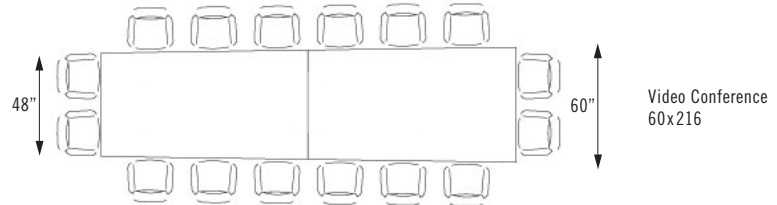

Pricing March 1, 2020
Discount 57.7% from List prices

MAS SIN 33721

BOARDGAMES TABLES

TABLETOP SECTIONS AND SEATING LAYOUTS

VIDEO CONFERENCE		
Size / Shape	Number of Tabletop Sections	Number of Chairs (based on 25" wide chairs)
48 x 96VC	1	8
48 x 120VC	2	10
48 x 144VC	2	10
48 x 168VC	2	14
48 x 192VC	2	14
48 x 216VC	2	14
60 x 120VC	2	10
60 x 144VC	2	10
60 x 168VC	2	14
60 x 192VC	2	14
60 x 216VC	2	16
<i>Standard with 12" Taper</i>