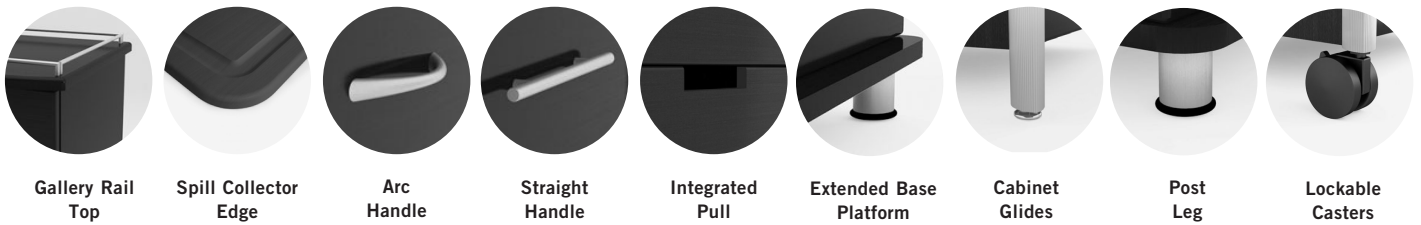

BEDSIDE CABINETS & CASEGOODS STANDARD

Standard Features

- Choice of thermofoil or laminate finish on tops and fronts; melamine is standard on sides and backs
- 8 standard thermofoil and laminate finishes available, see below
- Steel drawer slides
- Arc and straight handle profiles are Brushed Nickel. Integrated pull also available
- Standard at 32" height
- Rear ventilation holes

Options

- Choice of 4 post legs or 4 locking casters (front 2 locking) at same price
- 3 drawer model not available with casters
- Spill Collector Edge for thermofoil tops only, add $57 List
- Gallery Rail option add $92 List (straight profile handle design)
- Plastic Drawer Insert add $48 List
- Key Lock add $52 List
- Extended Base Platform, add $45 List
- For cabinets manufactured with NAUF Particle Board, call factory for pricing

Bedside Cabinets

		Laminate Top and Front 2mm Edge Melamine Side and Back	Thermofoil Top and Front Thermofoil Edge Melamine Side and Back
3 Drawer	TBCAB-A	978	1088
1 Drawer with hinged door on right and shelf	TBCAB-BR	876	983
1 Drawer with hinged door on left and shelf	TBCAB-BL	876	983
1 Drawer with open shelf	TBCAB-C	785	844
2 Drawer with floating top	TBCAB-F	1000	1167
Heavy Duty Cabinet with recessed shelf	TBCAB-DHD	1063	N/A