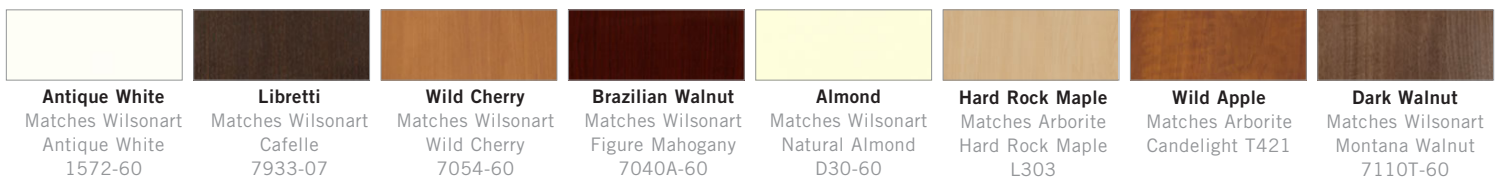

Dimensions (inches)

Width 20   Depth 21   Height 32

Antique White Matches Wilsonart Antique White 1572-60	Libretti Matches Wilsonart Cafelle 7933-07	Wild Cherry Matches Wilsonart Wild Cherry 7054-60	Brazilian Walnut Matches Wilsonart Figure Mahogany 7040A-60	Almond Matches Wilsonart Natural Almond D30-60	Hard Rock Maple Matches Arborite Hard Rock Maple L303	Wild Apple Matches Arborite Candelight T421	Dark Walnut Matches Wilsonart Montana Walnut 7110T-60