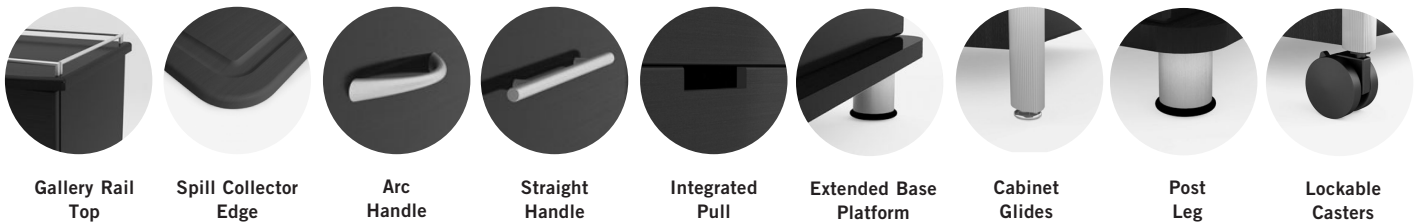

Straight Door Handle

Integrated Pull

FINISHES

LAMINATE

Select from 8 laminates

THERMOFOIL

Select from one of our 8 standard Thermofoil finishes

ALUMINUM TRIM

Select from one of our 76 standard Spectone colors

BEDSIDE CABINETS & CASEGOODS STANDARD

Standard Features

- Choice of thermofoil or laminate finish on tops and fronts; melamine is standard on sides and backs
- 8 standard thermofoil and laminate finishes available, see below
- Steel drawer slides
- Arc and straight handle profiles are Brushed Nickel. Integrated pull also available
- Standard at 32" height
- Rear ventilation holes

Options

- Choice of 4 post legs or 4 locking casters (front 2 locking) at same price
- 3 drawer model not available with casters
- Spill Collector Edge for thermofoil tops only, add \$59 List
- Gallery Rail option add \$96 List (straight profile handle design)
- Plastic Drawer Insert add \$50 List
- Key Lock add \$54 List
- Extended Base Platform, add \$47 List
- For cabinets manufactured with NAUF Particle Board, call factory for pricing