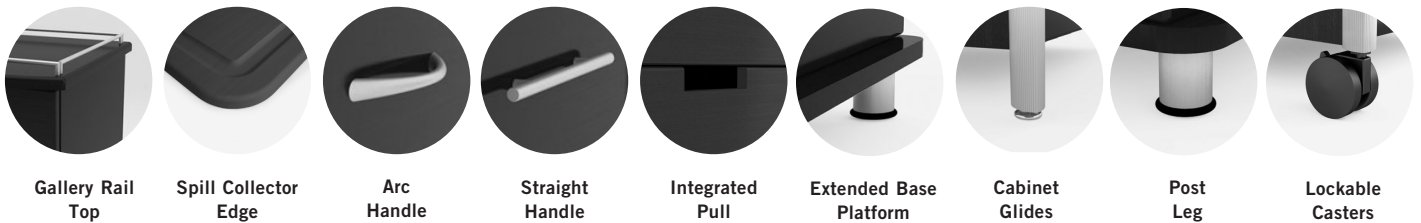

Straight Door Handle

Integrated Pull

FINISHES

LAMINATE

Select from 8 laminates

THERMOFOIL

Select from one of our 7 standard Thermofoil finishes

ALUMINUM TRIM

Select from one of our 76 standard Spectone colors

BEDSIDE CABINETS & CASEGOODS STANDARD

Standard Features

- Choice of thermofoil or laminate finish on tops and fronts; melamine is standard on sides and backs
- 7 standard thermofoil and laminate finishes available, see below
- Steel drawer slides
- Arc and straight handle profiles are Brushed Nickel. Integrated pull also available
- Standard at 32" height
- Rear ventilation holes

Options

- Choice of 4 post legs or 4 locking casters (front 2 locking) at same price
- 3 drawer model not available with casters
- Spill Collector Edge for thermofoil tops only, add \$59 List
- Gallery Rail option add \$96 List (straight profile handle design)
- Plastic Drawer Insert add \$50 List
- Key Lock add \$54 List
- Extended Base Platform, add \$47 List
- For cabinets manufactured with NAUF Particle Board, call factory for pricing