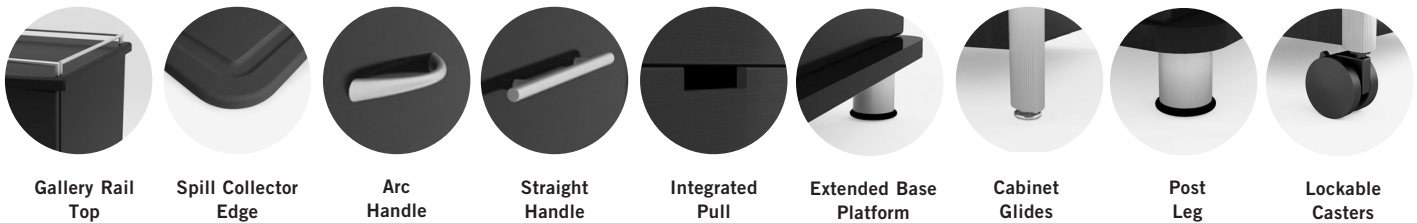

Straight Door Handle

Integrated Pull

FINISHES

LAMINATE

Select from 8 laminates

THERMOFOIL

Select from one of our 8 standard Thermofoil finishes

ALUMINUM TRIM

Select from one of our 76 standard Spectone colors

BEDSIDE CABINETS & CASEGOODS STANDARD

Standard Features

- Choice of thermofoil or laminate finish on tops and fronts; melamine is standard on sides and backs
- 8 standard thermofoil and laminate finishes available, see below
- Steel drawer slides
- Arc and straight handle profiles are Brushed Nickel. Integrated pull also available
- Standard at 32" height
- Rear ventilation holes

Options

- Choice of 4 post legs or 4 locking casters (front 2 locking) at same price
- 3 drawer model not available with casters
- Spill Collector Edge for thermofoil tops only, add \$64 List
- Gallery Rail option add \$104 List (straight profile handle design)
- Plastic Drawer Insert add \$55 List
- Key Lock add \$60 List
- Extended Base Platform, add \$ 56 List
- For cabinets manufactured with NAUF Particle Board, call factory for pricing