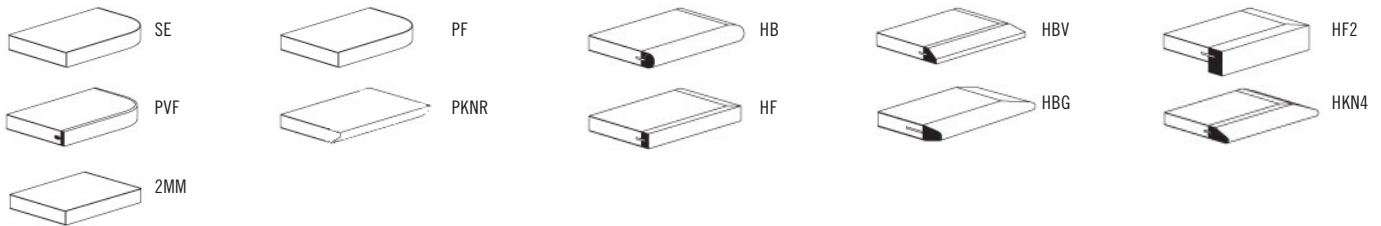

EDGE PROFILES