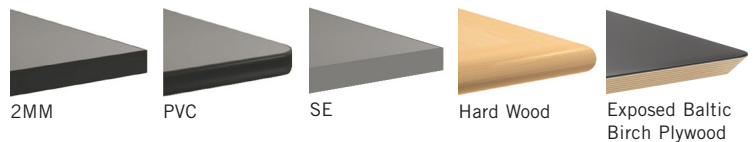

EDGE

See Spectone Card or specfurniture.com/materials/finishes for a complete list of finish options and colors.