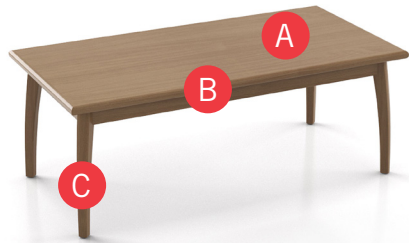

COOPER TABLES

HOW TO ORDER