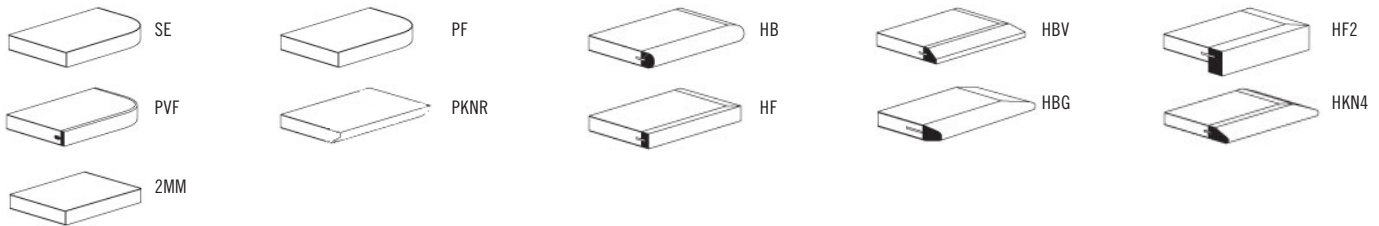

EDGE PROFILES