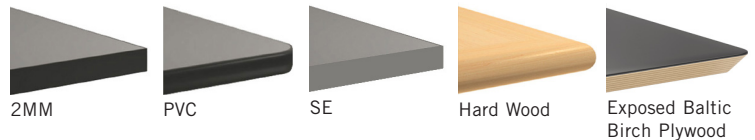

EDGE

2MM

PVC

SE

Hard Wood

Exposed Baltic Birch Plywood

See Spectone Card or specfurniture.com/materials/finishes for a complete list of finish options and colors.