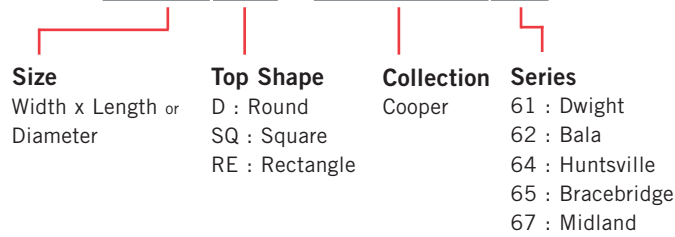

PRODUCT CODE

2448 RE - COOPER 64

OPTIONS

SERIES