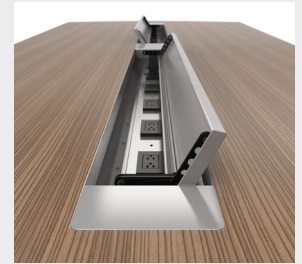

Pricing March 1, 2020
Discount 57.7% from List prices

MAS SIN 33721

ENDZONE TABLES POWER & COMMUNICATION

Power Access Door

TOP LENGTH	MODEL	DESCRIPTION		LIST
Table Top Length		# of doors	Length of Door(s)	Upcharge per table
72"	AD40	1	40"	567
84"	AD52	1	52"	713
96"	AD76	1	76"	756
108"	-	-	-	
120"	-	-	-	
144"	AD40-2	2	40"	1134
168"	AD52-2	2	52"	1426
192"	-	-	-	
216"	-	-	-	