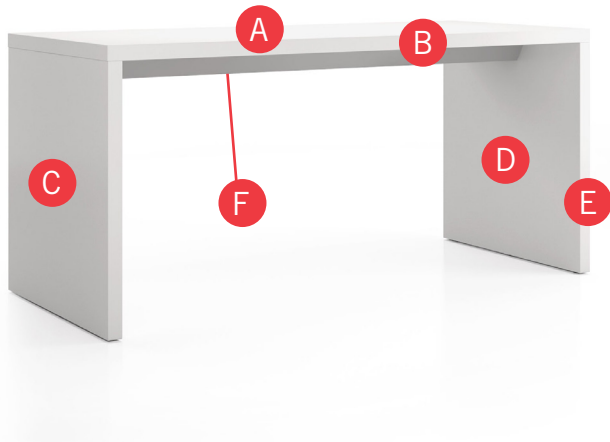

UNDERSURFACE SUPPORT TROUGH

Select from one of our 76 standard Spectone colors

EDGE

2MM

SE

See Spectone Card or specfurniture.com/materials/finishes for a complete list of finish options and colors.

ENDZONE TABLES

HOW TO ORDER

Specify Top Size (Width x Length) and Base Style

- A** Specify Top Surface
For Laminate: Manufacturer, Laminate Name, Laminate Code
- B** Specify Top Edge Type and Finish¹
2mm Bio/2mm PVC Woodgrain/Self Edge
- C** Specify End Panel Outside Surface
For Laminate: Manufacturer, Laminate Name, Laminate Code
- D** Specify End Panel Inside Surface²
For Laminate: Manufacturer, Laminate Name, Laminate Code
- E** Specify End Panel Edge Type and Finish¹
2mm Bio/2mm PVC Woodgrain/Self Edge
- F** Specify Undersurface Support Trough Color