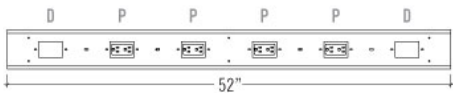

Number of Duplexes and Data & Communication Cutouts

EndZone Power Access Door comes standard with 2 or 4 Duplexes (depending on size of table) and 2 communication cutouts. Specify data (below) separately.

Units in data plates must equal 3. Plates can be made up of items that equal 1 unit each for a total of 3 units or a combination of items that total 3 units.

OPTION 11 - $ 138 List
15 Pin VGA
(1 Unit)
Front: 15 Pin Female
Back: 15 Pin Female

OPTION 14 - No Charge
Blank
(1 Unit)

OPTION 22 - $ 193 List
USB 2.0 Performance
(1 Unit)
Front: Type A & A (F/F)
Back: Type A & A (F/F)

OPTION 23 - $133 List
HDMI-A/V Connector
(1 Unit)
Front: Female
Back: Female

OPTION 28 - $ 60 List
RJ 45 (cat. 6) X 2
(1 Unit)

OPTION 29 - $ 36 List
RJ 45 (cat. 6) X 1
(1 Unit)