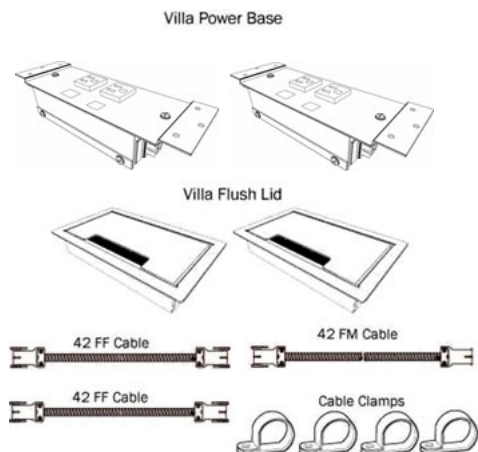

Specify double kit when two Villas are in one single table

DOUBLE KIT INCLUDES

Toll Free: 1-888-761-7732