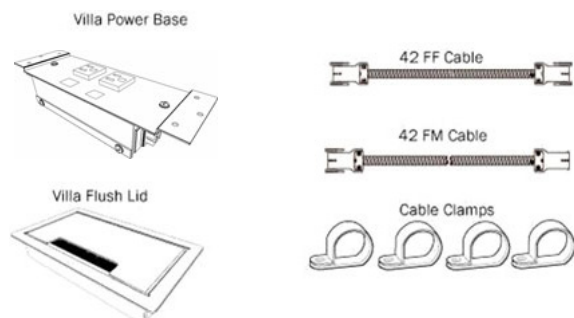

SINGLE KIT INCLUDES:

Toll Free: 1-888-761-7732