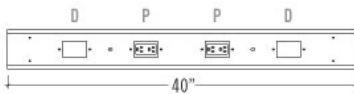

Number of Duplexes and Data & Communication Cutouts