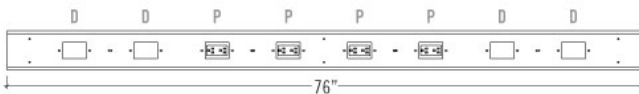

Number of Duplexes and Data & Communication Cutouts

EndZone Power Access Door comes standard with 2 or 4 Duplexes (depending on size of table) and 2 communication cutouts. Specify data (below) separately.

Units in data plates must equal 3. Plates can be made up of items that equal 1 unit each for a total of 3 units or a combination of items that total 3 units.

OPTION 11 - $ 138 List
15 Pin VGA
(1 Unit)
Front: 15 Pin Female
Back: 15 Pin Female

OPTION 14 - No Charge
Blank
(1 Unit)

OPTION 22 - $ 193 List
USB 2.0 Performance
(1 Unit)
Front: Type A & A (F/F)
Back: Type A & A (F/F)

OPTION 23 - $133 List
HDMI-A/V Connector
(1 Unit)
Front: Female
Back: Female

OPTION 28 - $ 60 List
RJ 45 (cat. 6) X 2
(1 Unit)

OPTION 29 - $ 36 List
RJ 45 (cat. 6) X 1
(1 Unit)