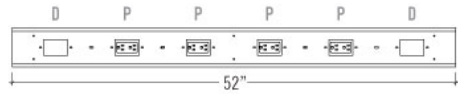

Number of Duplexes and Data & Communication Cutouts

EndZone Power Access Door comes standard with 2 or 4 Duplexes (depending on size of table) and 2 communication cutouts. Specify data separately.