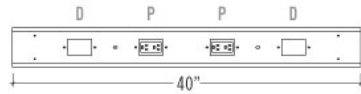

Number of Duplexes and Data & Communication Cutouts

EndZone Power Access Door comes standard with 2 or 4 Duplexes (depending on size of table) and 2 communication cutouts. Specify data separately.