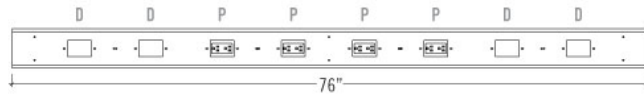

Number of Duplexes and Data & Communication Cutouts

EndZone Power Access Door comes standard with 2 or 4 Duplexes (depending on size of table) and 2 communication cutouts. Specify data separately.