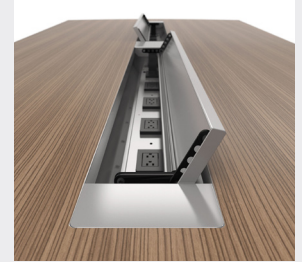

ENDZONE TABLES POWER & COMMUNICATION

Power Access Door

TOP LENGTH	MODEL	DESCRIPTION		LIST
<i>Table Top Length</i>		<i># of doors</i>	<i>Length of Door(s)</i>	<i>Upcharge per table</i>
72"	AD40	1	40"	529
84"	AD52	1	52"	666
96"	AD76	1	76"	706
108"	-	-	-	-
120"	-	-	-	-
144"	AD40-2	2	40"	1059
168"	AD52-2	2	52"	1331
192"	-	-	-	-
216"	-	-	-	-