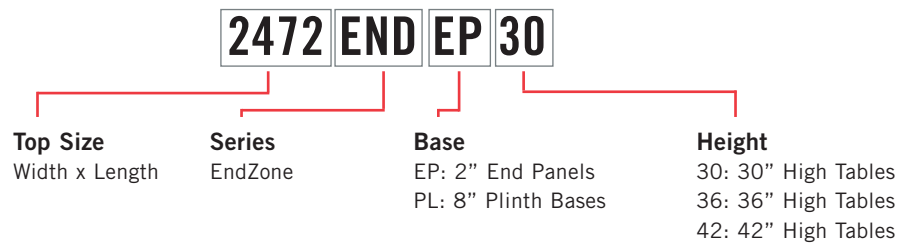

PRODUCT CODE