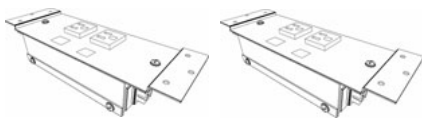

DOUBLE KIT INCLUDES

Villa Power Base