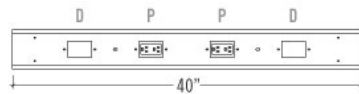

Number of Duplexes and Data & Communication Cutouts