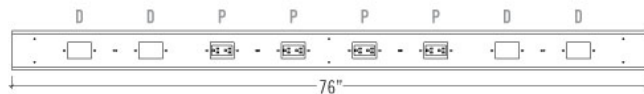

Number of Duplexes and Data & Communication Cutouts

EndZone Power Access Door comes standard with 2 or 4 Duplexes (depending on size of table) and 2 communication cutouts. Specify data (below) separately.

Units in data plates must equal 3. Plates can be made up of items that equal 1 unit each for a total of 3 units or a combination of items that total 3 units.

OPTION 11 - $ 138 List
15 Pin VGA
(1 Unit)
Front: 15 Pin Female
Back: 15 Pin Female

OPTION 14 - No Charge
Blank
(1 Unit)

OPTION 22 - $ 243 List
USB 2.0 Performance
(1 Unit)
Front: Type A & A (F/F)
Back: Type A & A (F/F)

OPTION 23 - $201 List
HDMI-A/V Connector
(1 Unit)
Front: Female
Back: Female

OPTION 28 - $ 79 List
RJ 45 (cat. 6) X 2
(1 Unit)

OPTION 29 - $ 43 List
RJ 45 (cat. 6) X 1
(1 Unit)