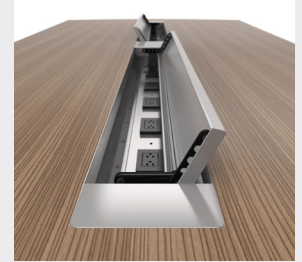

ENDZONE TABLES POWER & COMMUNICATION

Power Access Door

TOP LENGTH	MODEL	DESCRIPTION		LIST
<i>Table Top Length</i>		<i># of doors</i>	<i>Length of Door(s)</i>	<i>Upcharge per table</i>
72"	AD40	1	40"	567
84"	AD52	1	52"	713
96"	AD76	1	76"	756
108"	-	-	-	
120"	-	-	-	
144"	AD40-2	2	40"	1134
168"	AD52-2	2	52"	1426
192"	-	-	-	
216"	-	-	-