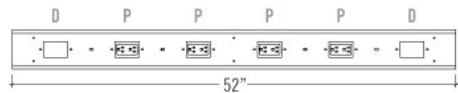

Number of Duplexes and Data & Communication Cutouts

EndZone Power Access Door comes standard with 2 or 4 Duplexes (depending on size of table) and 2 communication cutouts. Specify data (below) separately.

Units in data plates must equal 3. Plates can be made up of items that equal 1 unit each for a total of 3 units or a combination of items that total 3 units.

OPTION 11 - $ 138 List
15 Pin VGA
(1 Unit)
Front: 15 Pin Female
Back: 15 Pin Female

OPTION 14 - No Charge
Blank
(1 Unit)

OPTION 22 - $ 243 List
USB 2.0 Performance
(1 Unit)
Front: Type A & A (F/F)
Back: Type A & A (F/F)

OPTION 23 - $201 List
HDMI-A/V Connector
(1 Unit)
Front: Female
Back: Female

OPTION 28 - $ 79 List
RJ 45 (cat. 6) X 2
(1 Unit)

OPTION 29 - $ 43 List
RJ 45 (cat. 6) X 1
(1 Unit)