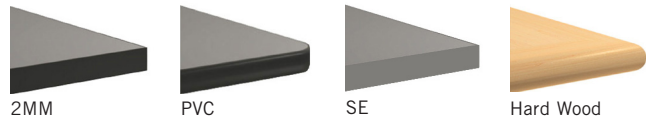

VENEER

Select from one of our 9 standard wood stains or stain-to-match at no upcharge

BASE

Select from one of our 76 standard Spectone colors

EDGE

Check out our website for a complete list of edge profiles.

See Spectone Card or specfurniture.com/materials/finishes for a complete list of finish options and colors.

HOW TO ORDER

Specify Top Size (Width x Length) and Shape

- A** Specify Top Type and Finish
For Laminate Top: Manufacturer, Laminate Name, Laminate Code
For Veneer Top: Wood Stain
- B** Specify Edge Type, (for hardwood: Style), and Finish
PVC Flat/2mm Bio/2mm PVC Woodgrain/Self Edge/Hardwood
- C** Specify Base Style and Finish