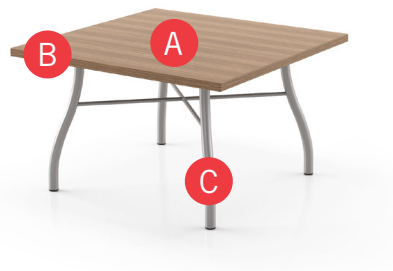

VENEER

Select from one of our 9 standard wood stains or stain-to-match at no upcharge

BASE

Select from one of our 76 standard Spectone colors

EDGE

Check out our website for a complete list of edge profiles.

See Spectone Card or specfurniture.com/materials/finishes for a complete list of finish options and colors.

HOW TO ORDER

Specify Top Size (Width x Length) and Shape

- A** Specify Top Type and Finish
For Laminate Top: Manufacturer, Laminate Name, Laminate Code
For Veneer Top: Wood Stain
- B** Specify Edge Type, (for hardwood: Style), and Finish
PVC Flat/2mm Bio/2mm PVC Woodgrain/Self Edge/Hardwood
- C** Specify Base Style and Finish