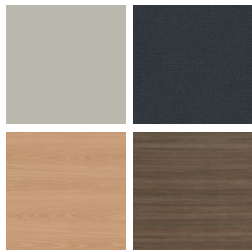

D : Round
SQ : Square
RE : Rectangle

Series

MIDWAY : Midway
COMPANION : Companion

FINISHES

LAMINATE

Select from 15 standard laminates or choose any standard Wilsonart, Nevamar, Formica, Arborite and Pionite matte finish laminates at no upcharge

VENEER

Select from one of our 9 standard wood stains or stain-to-match at no upcharge

BASE

Select from one of our 76 standard Spectone colors

EDGE

Check out our website for a complete list of edge profiles.

STANDARD FEATURES

- Select from 15 standard laminates or choose any standard Wilsonart, Nevamar, Formica, Arborite and Pionite matte finish laminates at no upcharge. For other laminate please contact the factory for pricing.
- 9 standard veneer and hardwood edge stains. Stain-to-match available at no upcharge.
- Bases available in any Spectone color.
- Standard table height 18".
- All bases are standard with floor leveling glides.