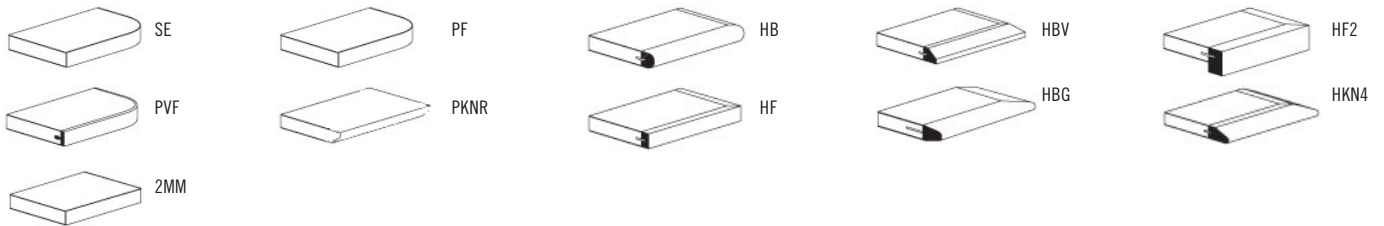

### Specify Top Size (Width x Length) and Shape

- A** Specify Top Type and Finish  
*For Laminate Top: Manufacturer, Laminate Name, Laminate Code*  
*For Veneer Top: Wood Stain*
- B** Specify Edge Type, (for hardwood: Style), and Finish  
*PVC Flat/2mm Bio/2mm PVC Woodgrain/Self Edge/Hardwood*
- C** Specify Base Style and Finish

Optional: Power and Data Modules, Custom Solutions

Top Size and Shape	Top Type and Finish	Edge Type and Finish	Base Style and Finish
18 x 18, Square	Laminate, Arborite, Brown Sugar	Hardwood, HF, Custom Brown Sugar Stain	MIDWAY, Silver

## EDGE PROFILES