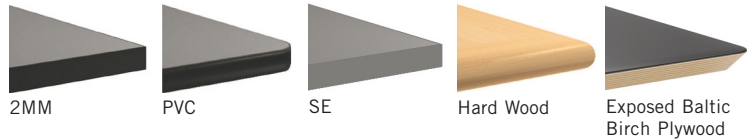

EDGE

See Spectone Card or specfurniture.com/materials/finishes for a complete list of finish options and colors.