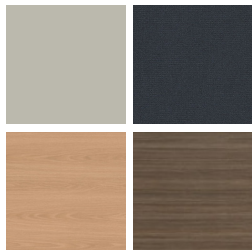

## FINISHES

### LAMINATE

Select from 15 standard laminates or choose any standard Wilsonart, Nevamar, Formica, Arborite and Pionite matte finish laminates at no upcharge

### BASE

Select from one of our 76 standard Spectone colors

### STANDARD FEATURES

- Select from 15 standard laminates or choose any standard Wilsonart, Nevamar, Formica, Arborite and Pionite matte finish laminates at no upcharge. For other laminate please contact the factory for pricing.
- 9 standard veneer and hardwood edge stains. Stain-to-match available at no upcharge.
- Bases available in any Spectone color.
- Standard table height 18".
- All bases are standard with floor leveling glides.