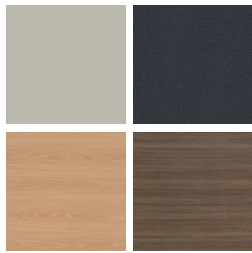

D : Round
SQ : Square
RE : Rectangle

Series

MIDWAY : Midway
COMPANION : Companion

FINISHES

LAMINATE

Select from 15 standard laminates or choose any standard Wilsonart, Nevamar, Formica, Arborite and Pionite matte finish laminates for no extra charge

VENEER

Select from one of our 9 standard wood stains or stain-to-match for no extra charge

BASE

Select from one of our 76 standard Spectone colors

EDGE

2MM

PVF

SE

Hardwood

Exposed Baltic Birch Plywood

See Spectone Card or specfurniture.com/materials/finishes for a complete list of finish options and colors.

MIDWAY & COMPANION TABLES

HOW TO ORDER

Specify Top Size (Width x Length) and Shape

¹ Exposed Baltic Birch plywood edge (PKNR, PF) can only be specified on square or rectangle tops up to 47-1/2" x 95-1/2". Clear finish only.

STANDARD FEATURES

- Select from 15 standard laminates or choose any standard Wilsonart, Nevamar, Formica, Arborite and Pionite matte finish laminates for no extra charge. For other laminate please contact the factory for pricing.
- 9 standard veneer and hardwood edge stains. Stain-to-match available for no extra charge.
- Bases available in any Spectone color.
- Standard table height 18".
- All bases are standard with floor leveling glides.