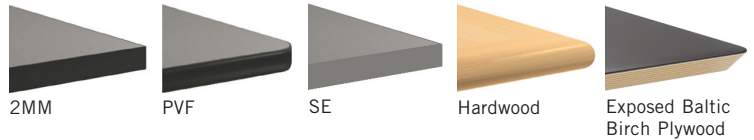

D : Round
SQ : Square
RE : Rectangle

Series

MIDWAY : Midway
COMPANION : Companion

FINISHES

LAMINATE

Select from 15 standard laminates or choose any standard Wilsonart, Nevamar, Formica, Arborite and Pionite matte finish laminates for no extra charge

VENEER

Select from one of our 9 standard wood stains or stain-to-match for no extra charge

BASE

Select from one of our 76 standard Spectone colors

EDGE

2MM

PVF

SE

Hardwood

Exposed Baltic Birch Plywood

See Spectone Card or specfurniture.com/materials/finishes for a complete list of finish options and colors.

MIDWAY & COMPANION TABLES

HOW TO ORDER

Specify Top Size (Width x Length) and Shape