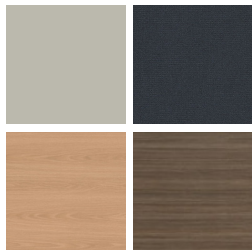

Width x Length or
Diameter

Top Shape

D : Round
SQ : Square
RE : Rectangle

Series

MIDWAY : Midway
COMPANION : Companion

FINISHES

LAMINATE

Select from 15 standard laminates or choose any standard Wilsonart, Nevamar, Formica, Arborite and Pionite matte finish laminates at no upcharge

VENEER

Select from one of our 9 standard wood stains or stain-to-match at no upcharge

BASE

Select from one of our 76 standard Spectone colors

EDGE

Check out our website for a complete list of edge profiles.

See Spectone Card or specfurniture.com/materials/finishes for a complete list of finish options and colors.

HOW TO ORDER

Specify Top Size (Width x Length) and Shape

- A** Specify Top Type and Finish
For Laminate Top: Manufacturer, Laminate Name, Laminate Code
For Veneer Top: Wood Stain
- B** Specify Edge Type, (for hardwood: Style), and Finish
PVC Flat/2mm Bio/2mm PVC Woodgrain/Self Edge/Hardwood
- C** Specify Base Style and Finish

STANDARD FEATURES

- Select from 15 standard laminates or choose any standard Wilsonart, Nevamar, Formica, Arborite and Pionite matte finish laminates at no upcharge. For other laminate please contact the factory for pricing.
- 9 standard veneer and hardwood edge stains. Stain-to-match available at no upcharge.
- Bases available in any Spectone color.
- Standard table height 18".
- All bases are standard with floor leveling glides.